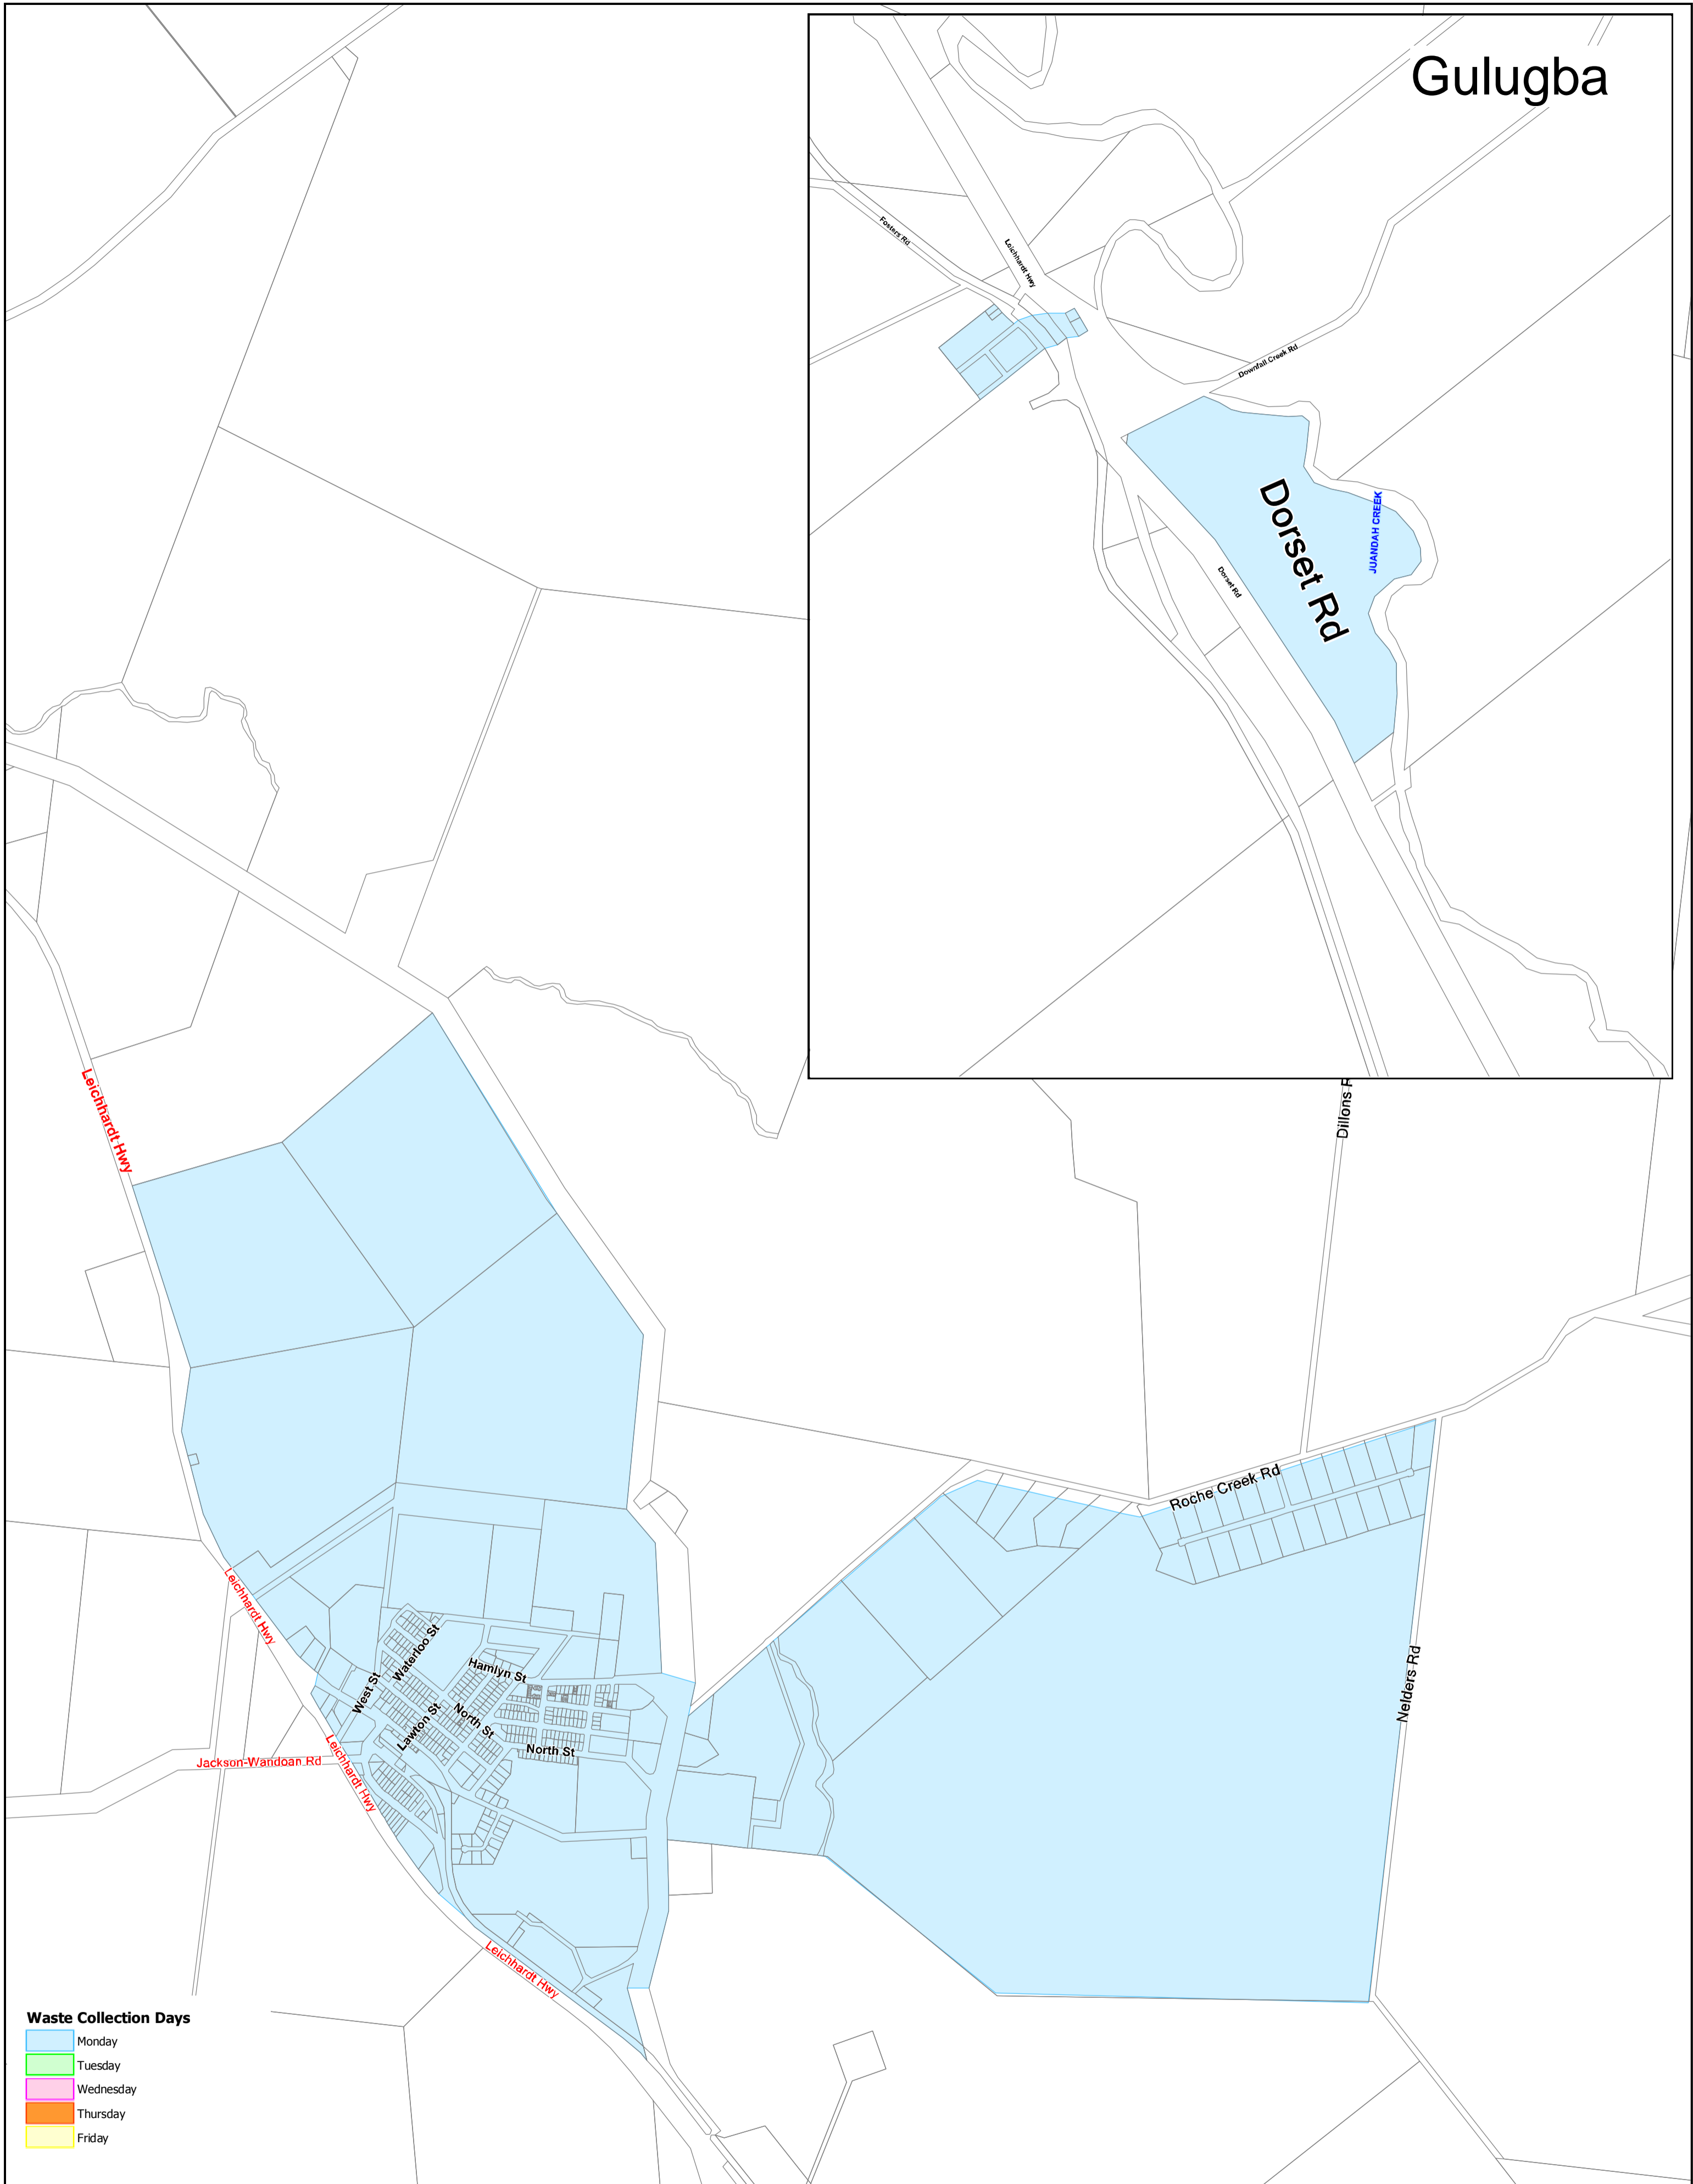

Gulugba

Waste Collection Days

- Monday
- Tuesday
- Wednesday
- Thursday
- Friday

Western Downs Regional Council
 (C) The State of Queensland
 Department of Natural Resources and Mines (DNRM) (2016)

DISCLAIMER: Users of the information recorded in this document (the Information) accept all responsibility and risk associated with the use of the Information and should seek independent professional advice in relation to dealings with property.

Waste Collection Day Wandoan