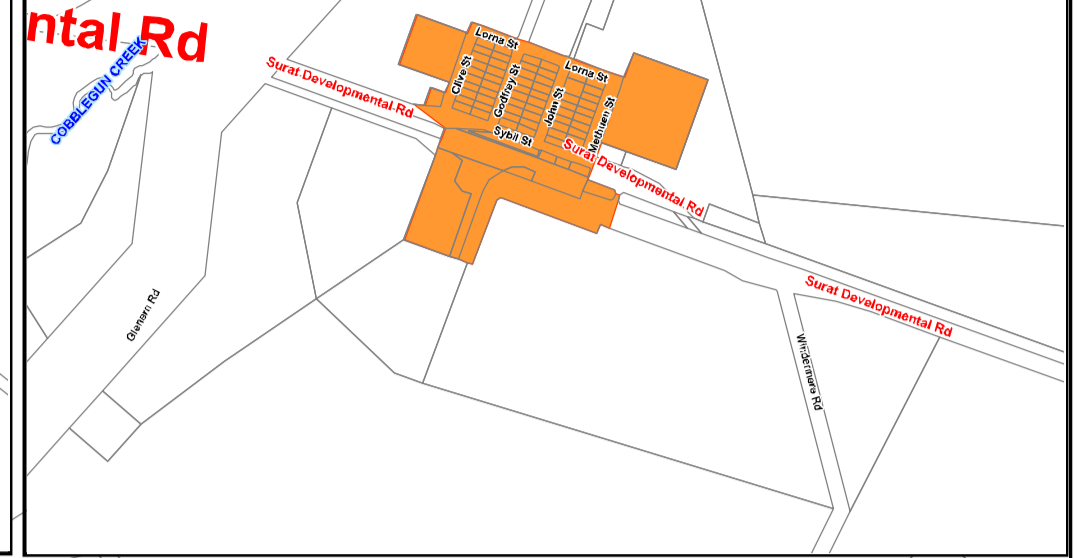

Glenmorgan