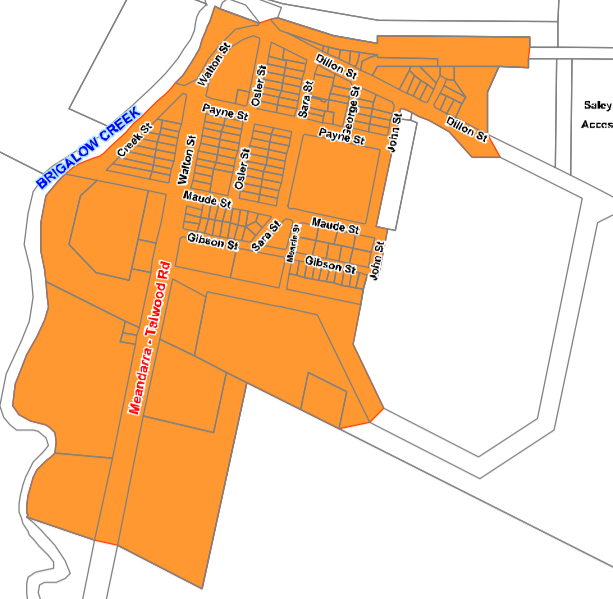

Meandarra

Moonie