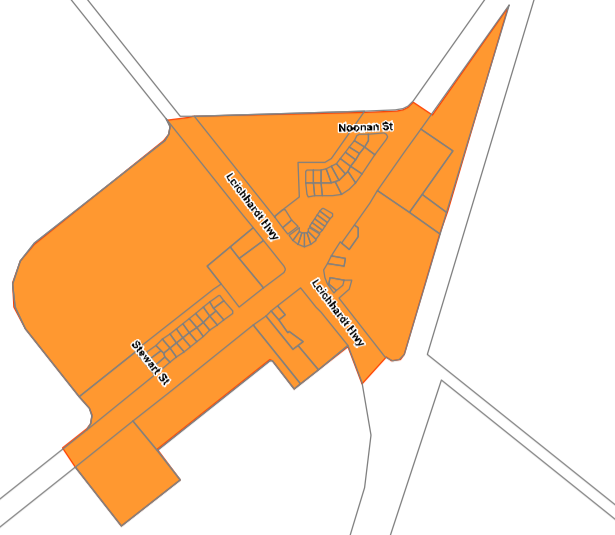

Meandarra

Moonie

Glenmorgan

Westmar

Waste Collection Days

- Monday
- Tuesday
- Wednesday
- Thursday
- Friday

Waste Collection Day Tara