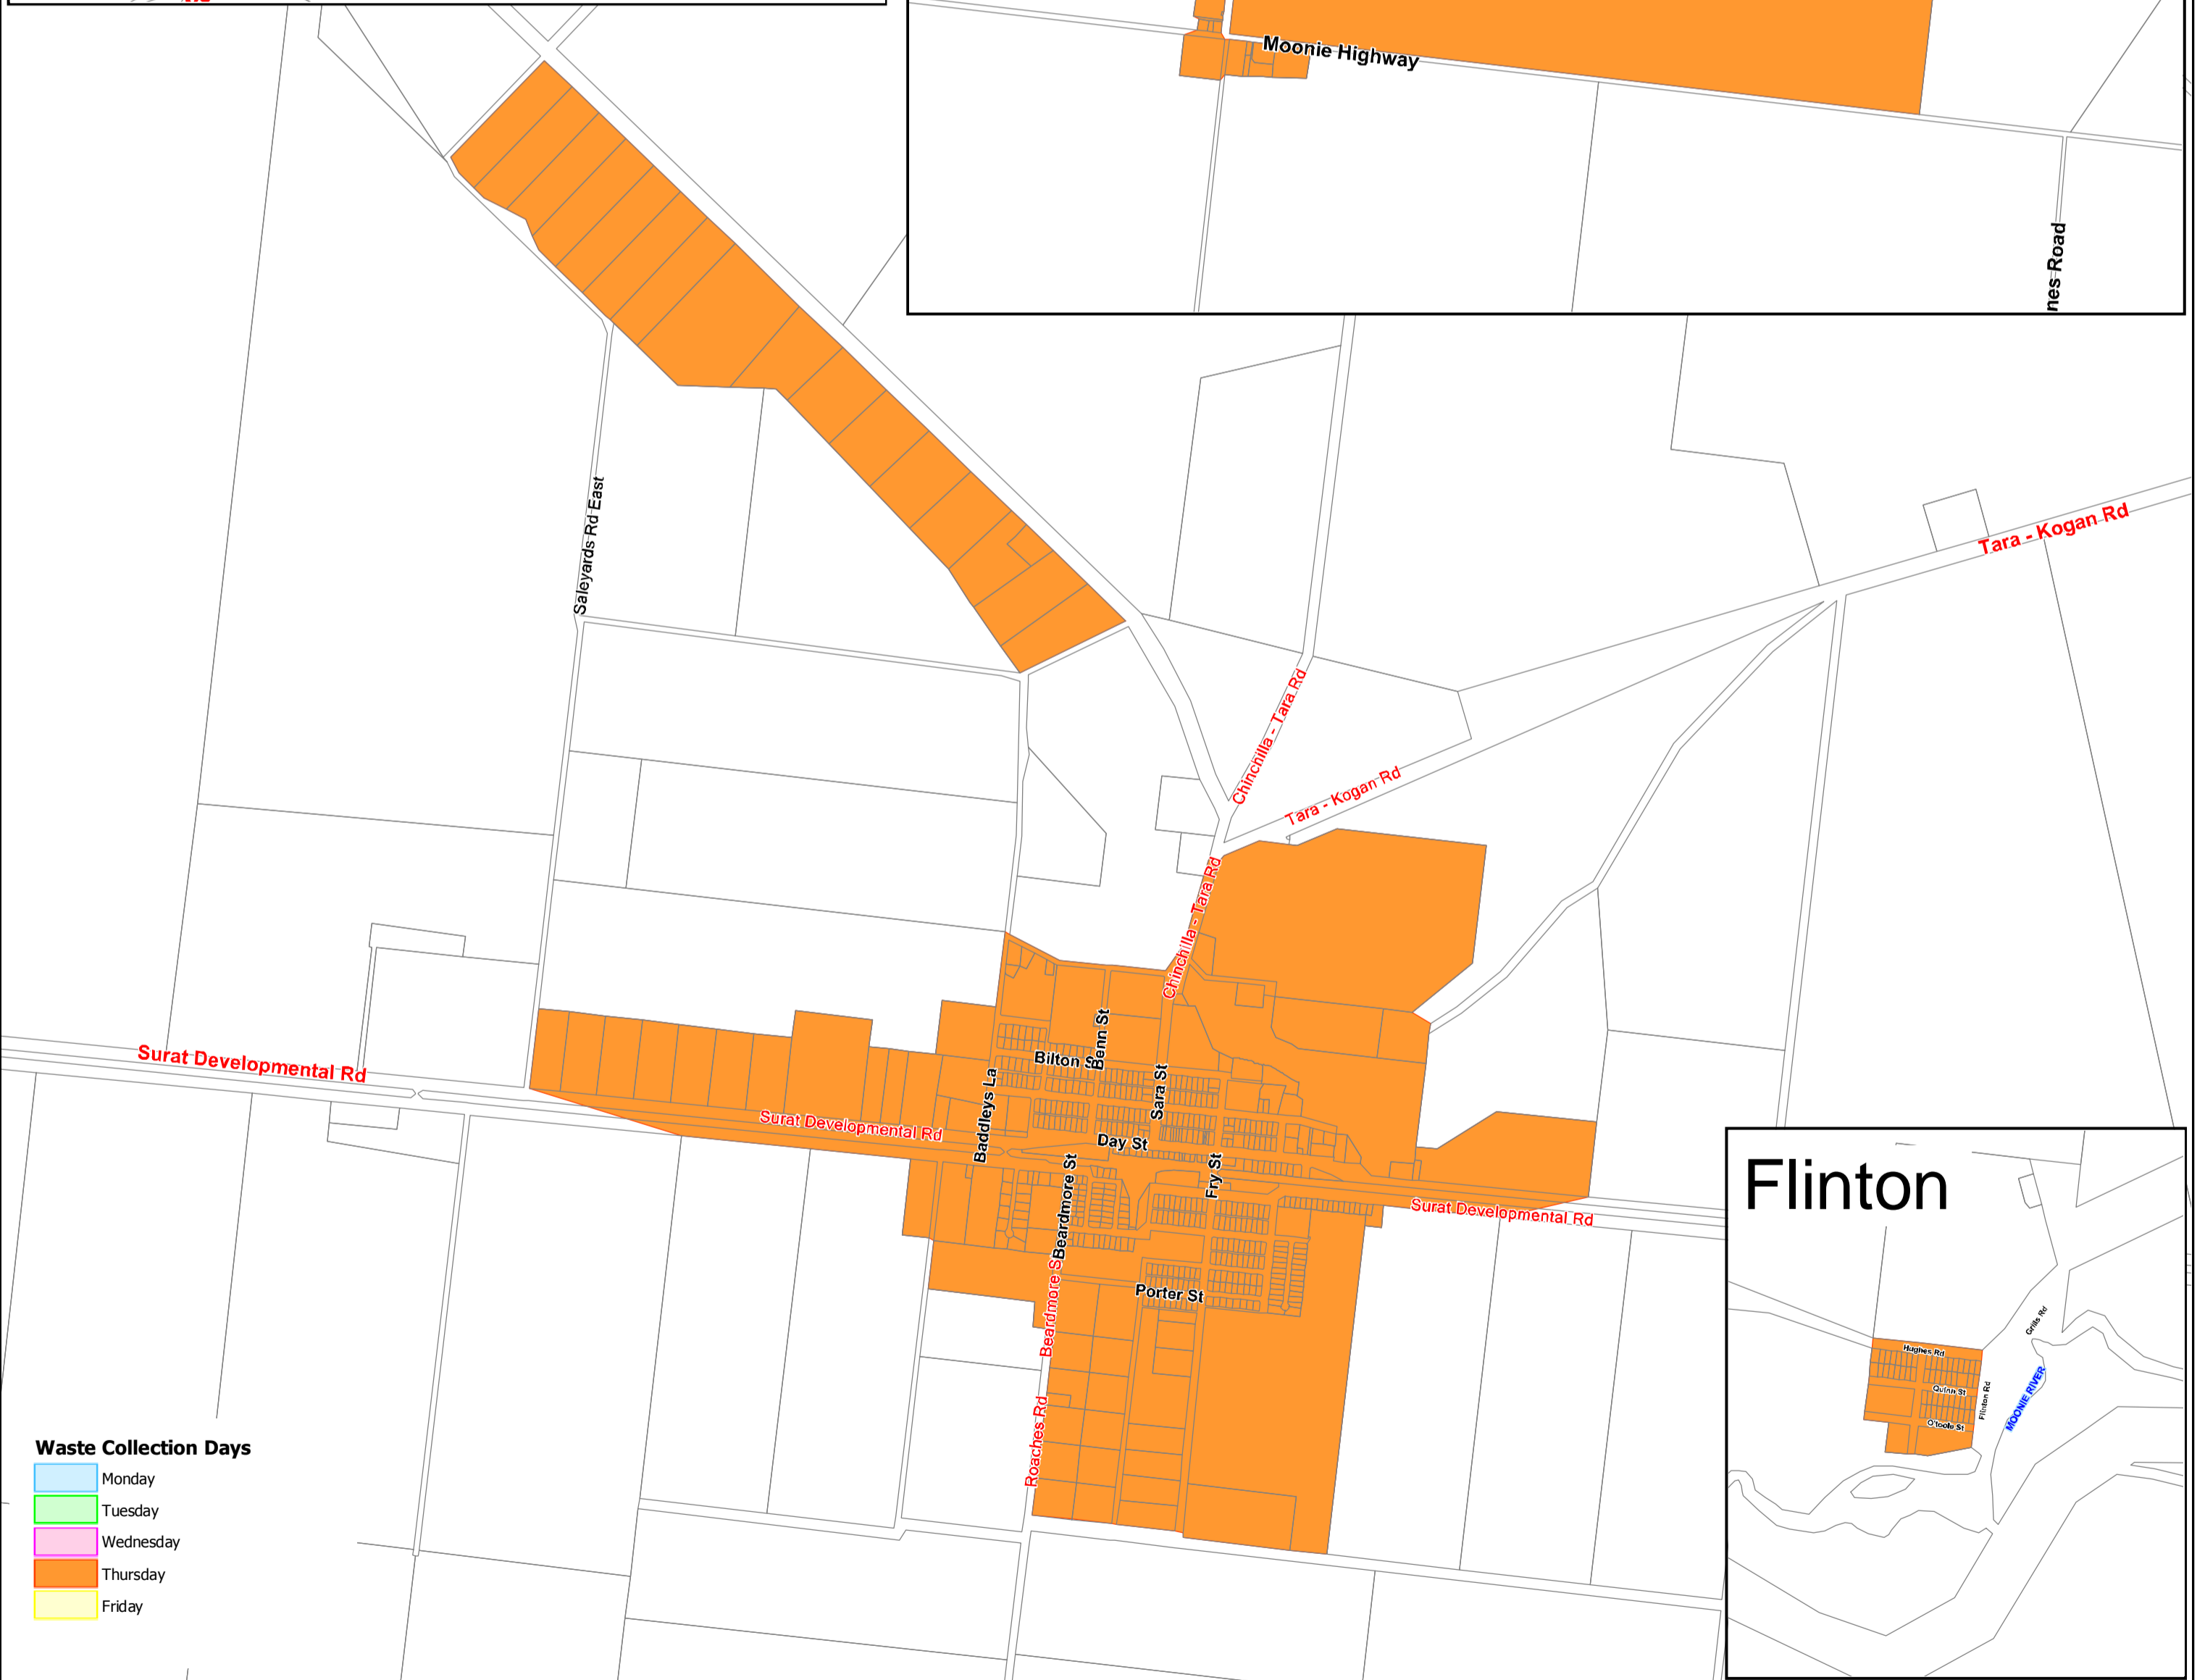

Westmar

Waste Collection Days

- Monday
- Tuesday
- Wednesday
- Thursday
- Friday

Waste Collection Day Tara