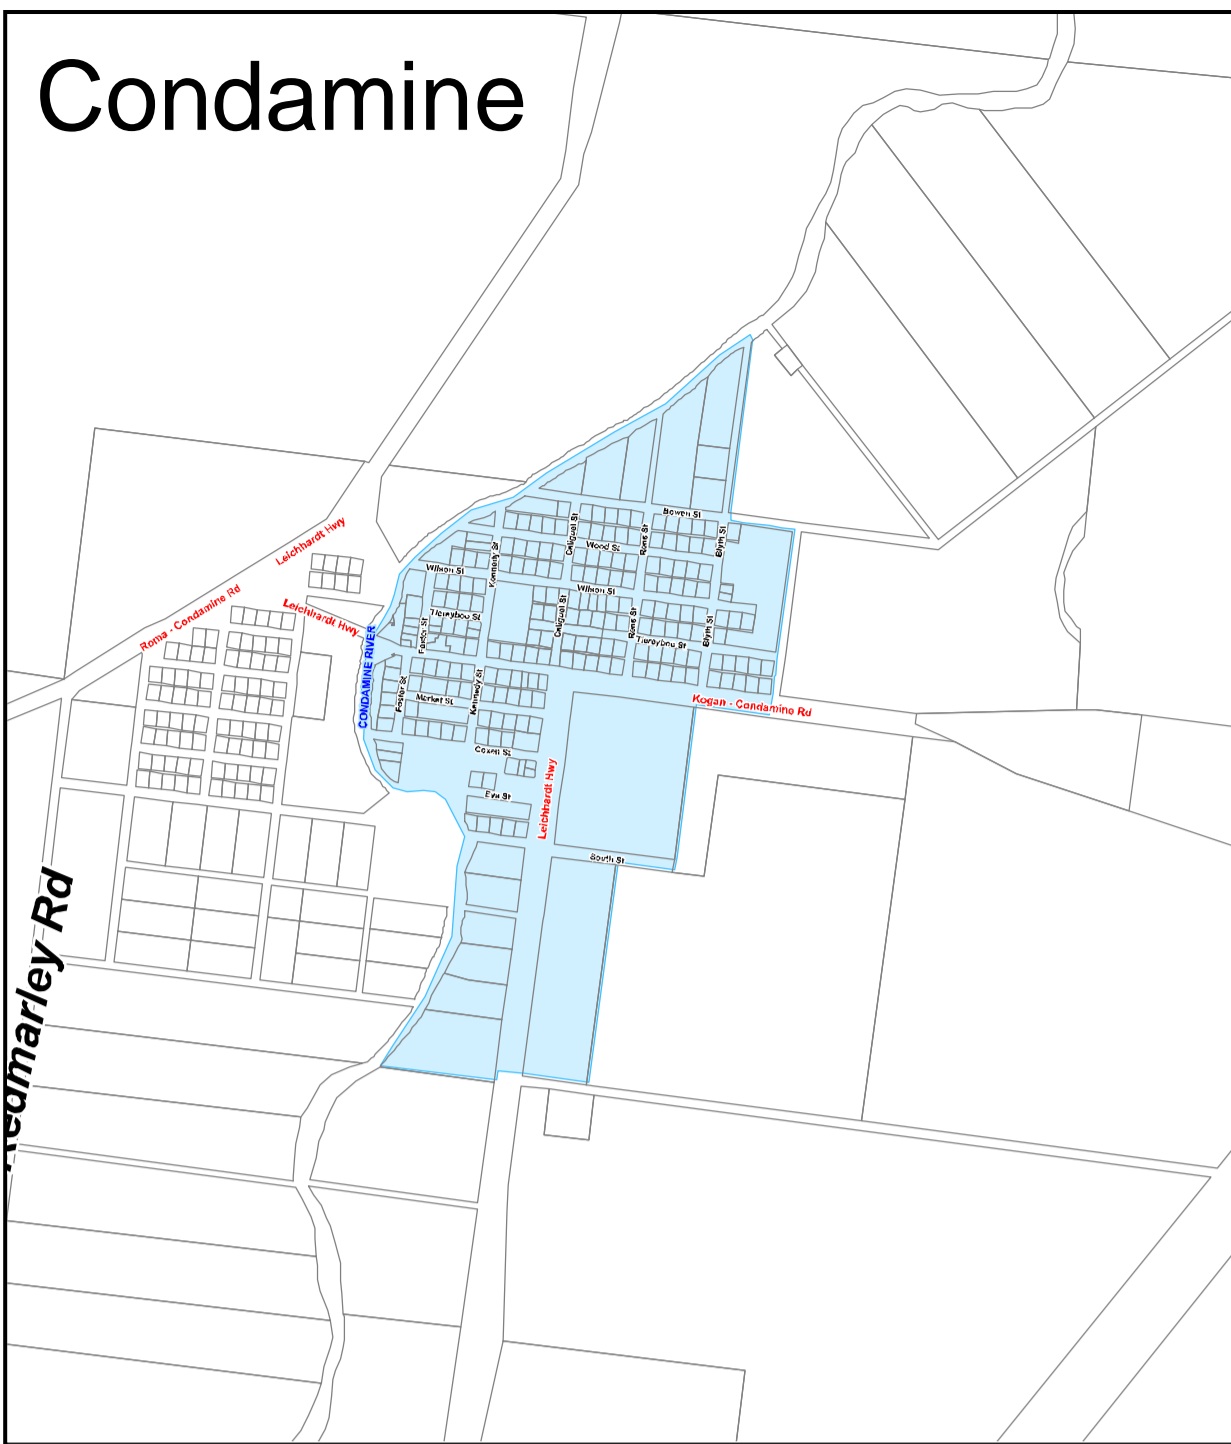

Condamine

Drilham

Dulacca

Waste Collection Days

- Wednesday
- Tuesday
- Monday
- Friday
- Thursday

Pump

Station Rd

Waste Collection Days Miles