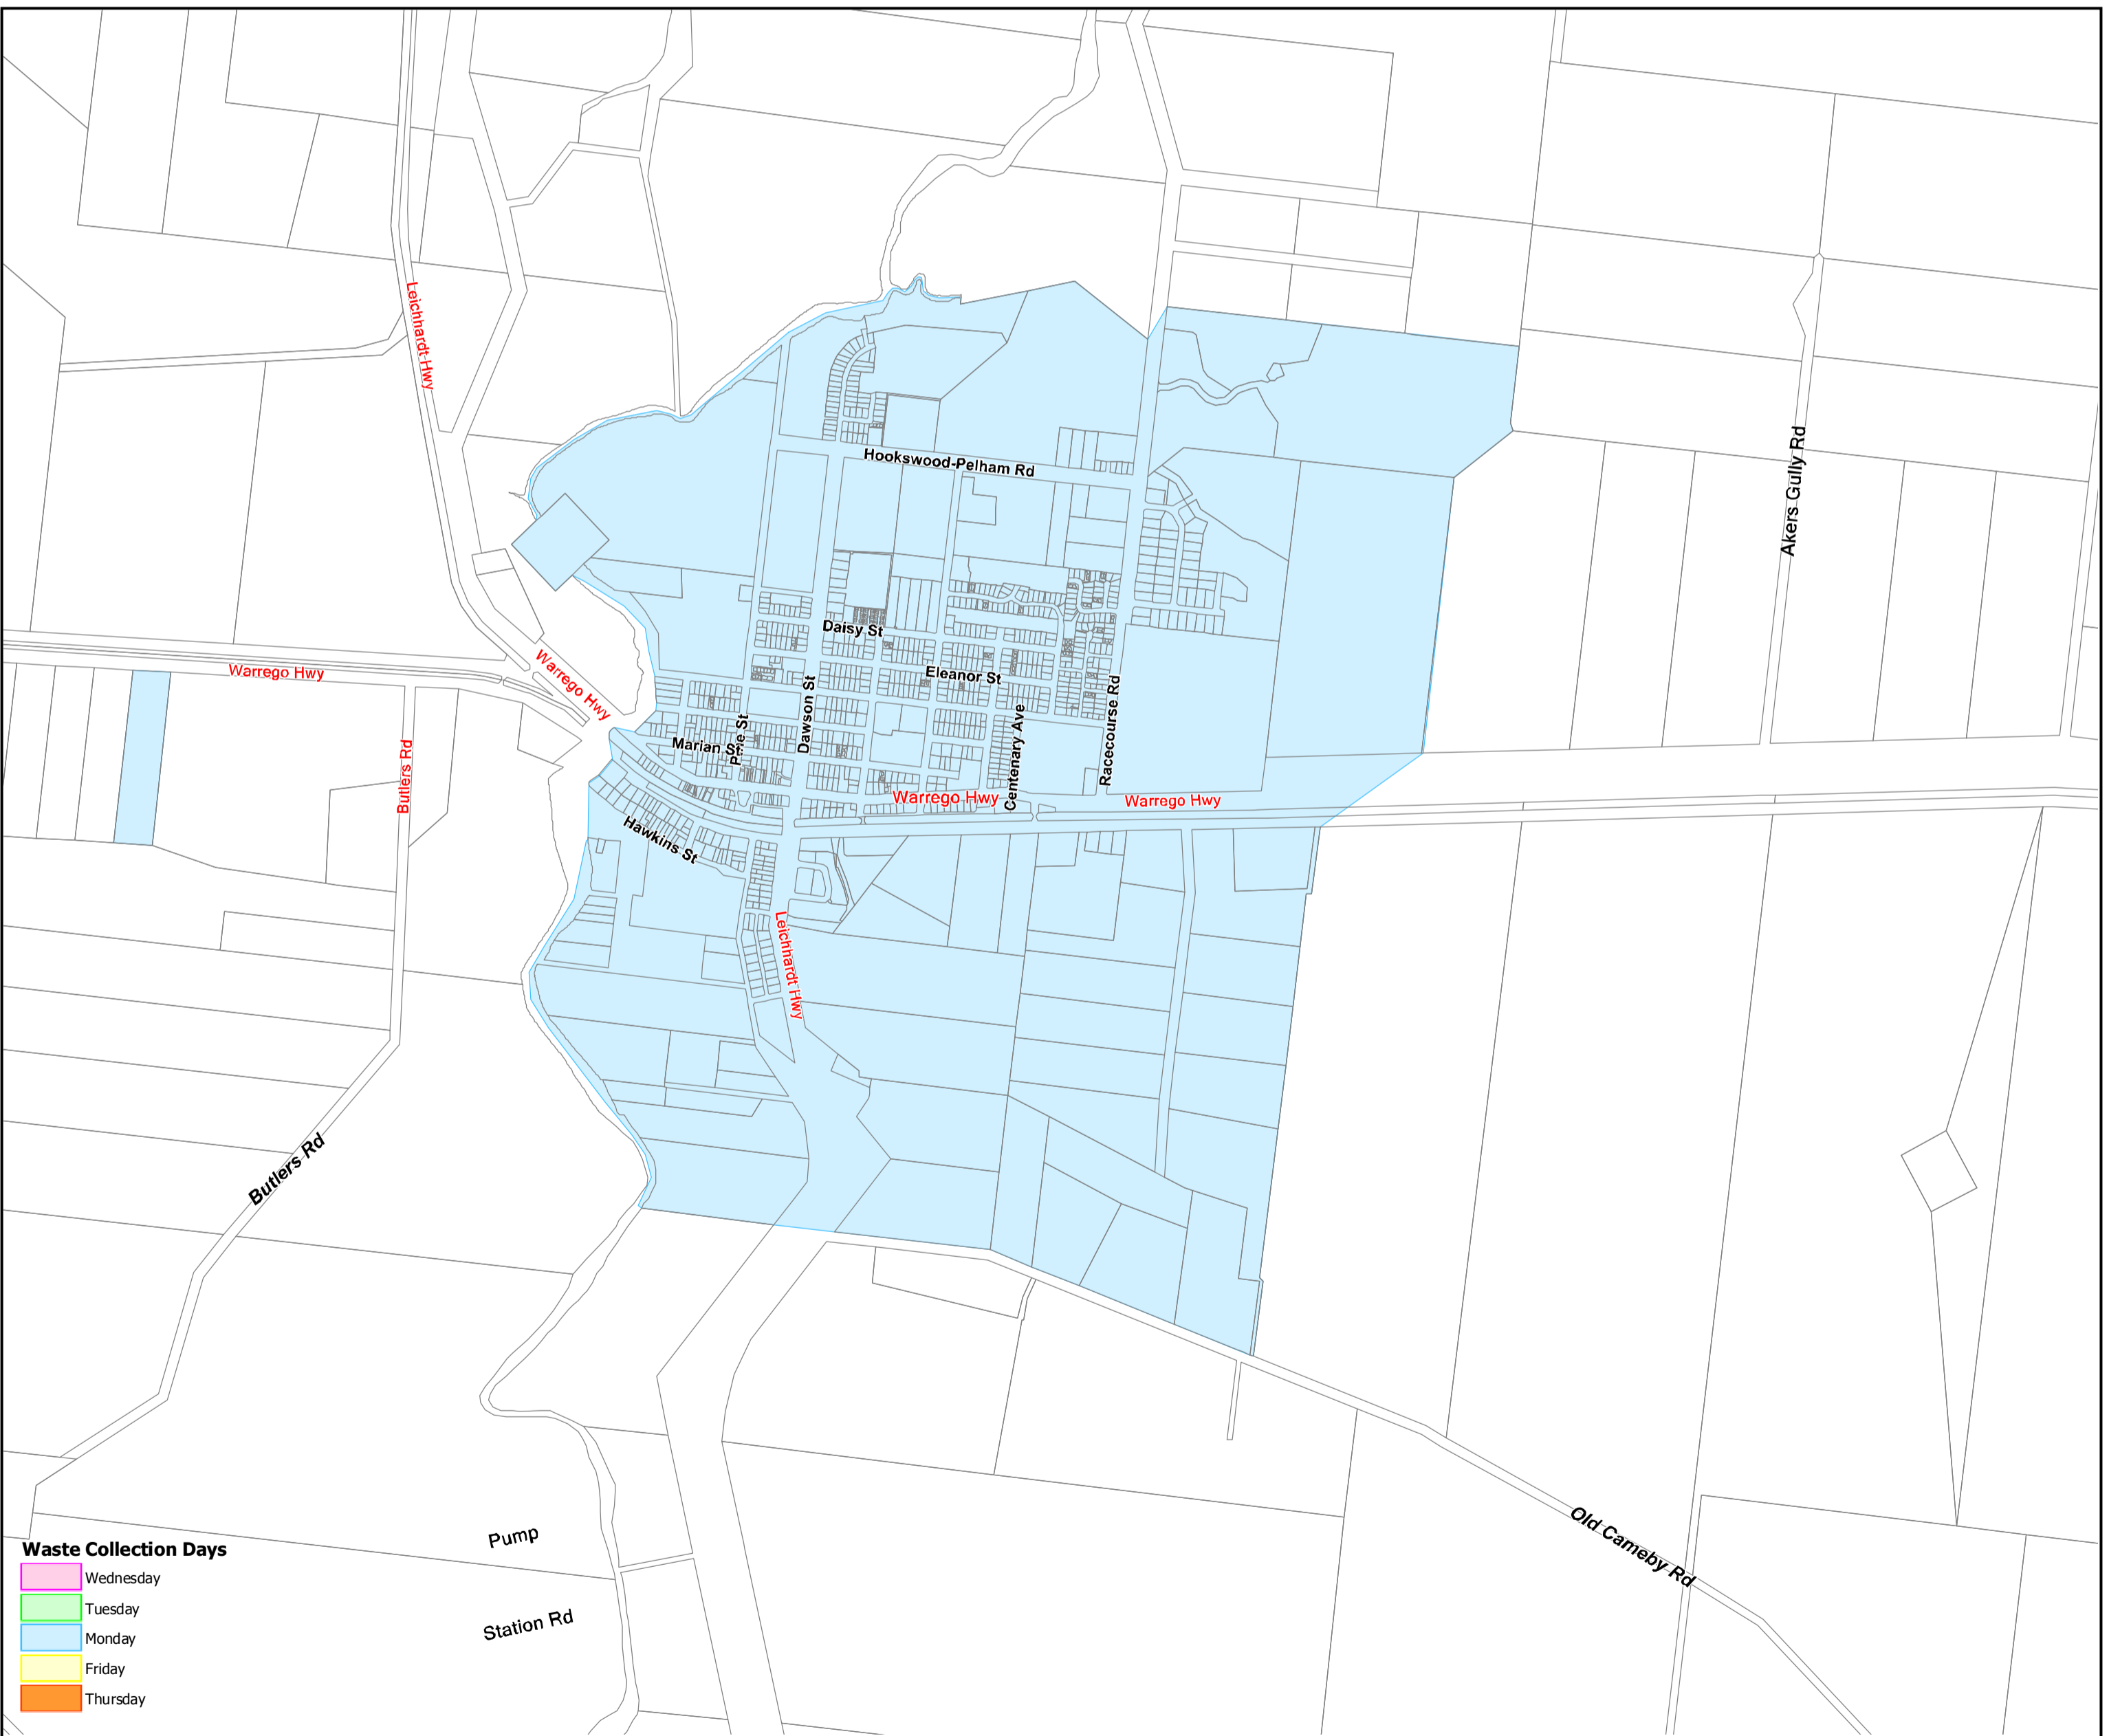

Dulacca

Waste Collection Days

- Wednesday
- Tuesday
- Monday
- Friday
- Thursday

Pump

Station Rd

Waste Collection Days Miles