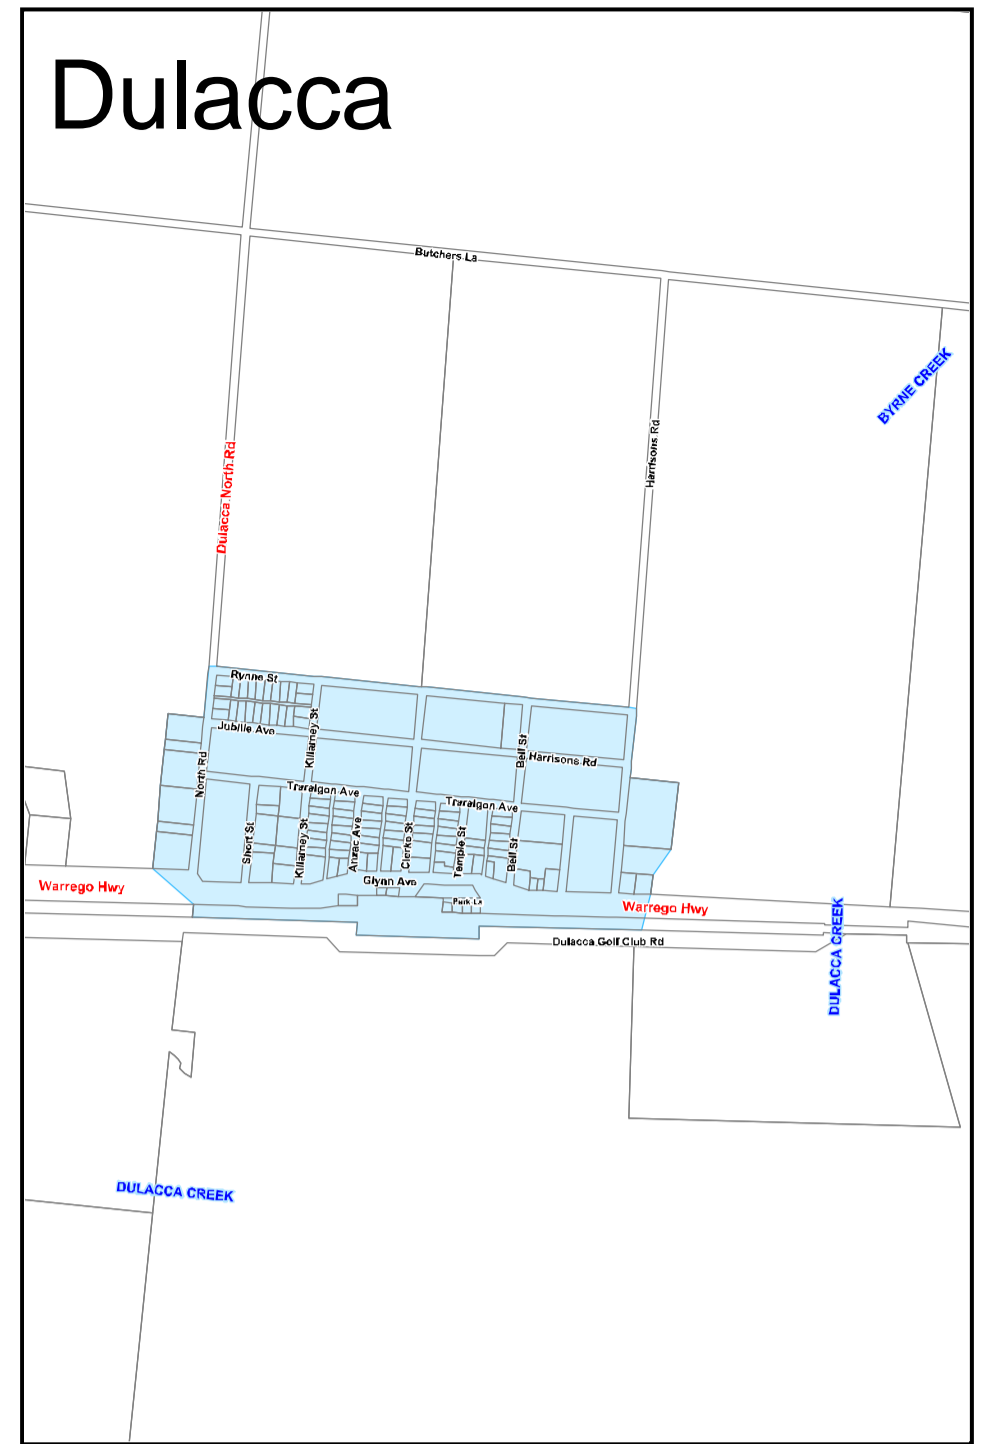

Dulacca

Waste Collection Days

- Wednesday
- Tuesday
- Monday
- Friday
- Thursday

Pump

Station Rd

Waste Collection Days Miles