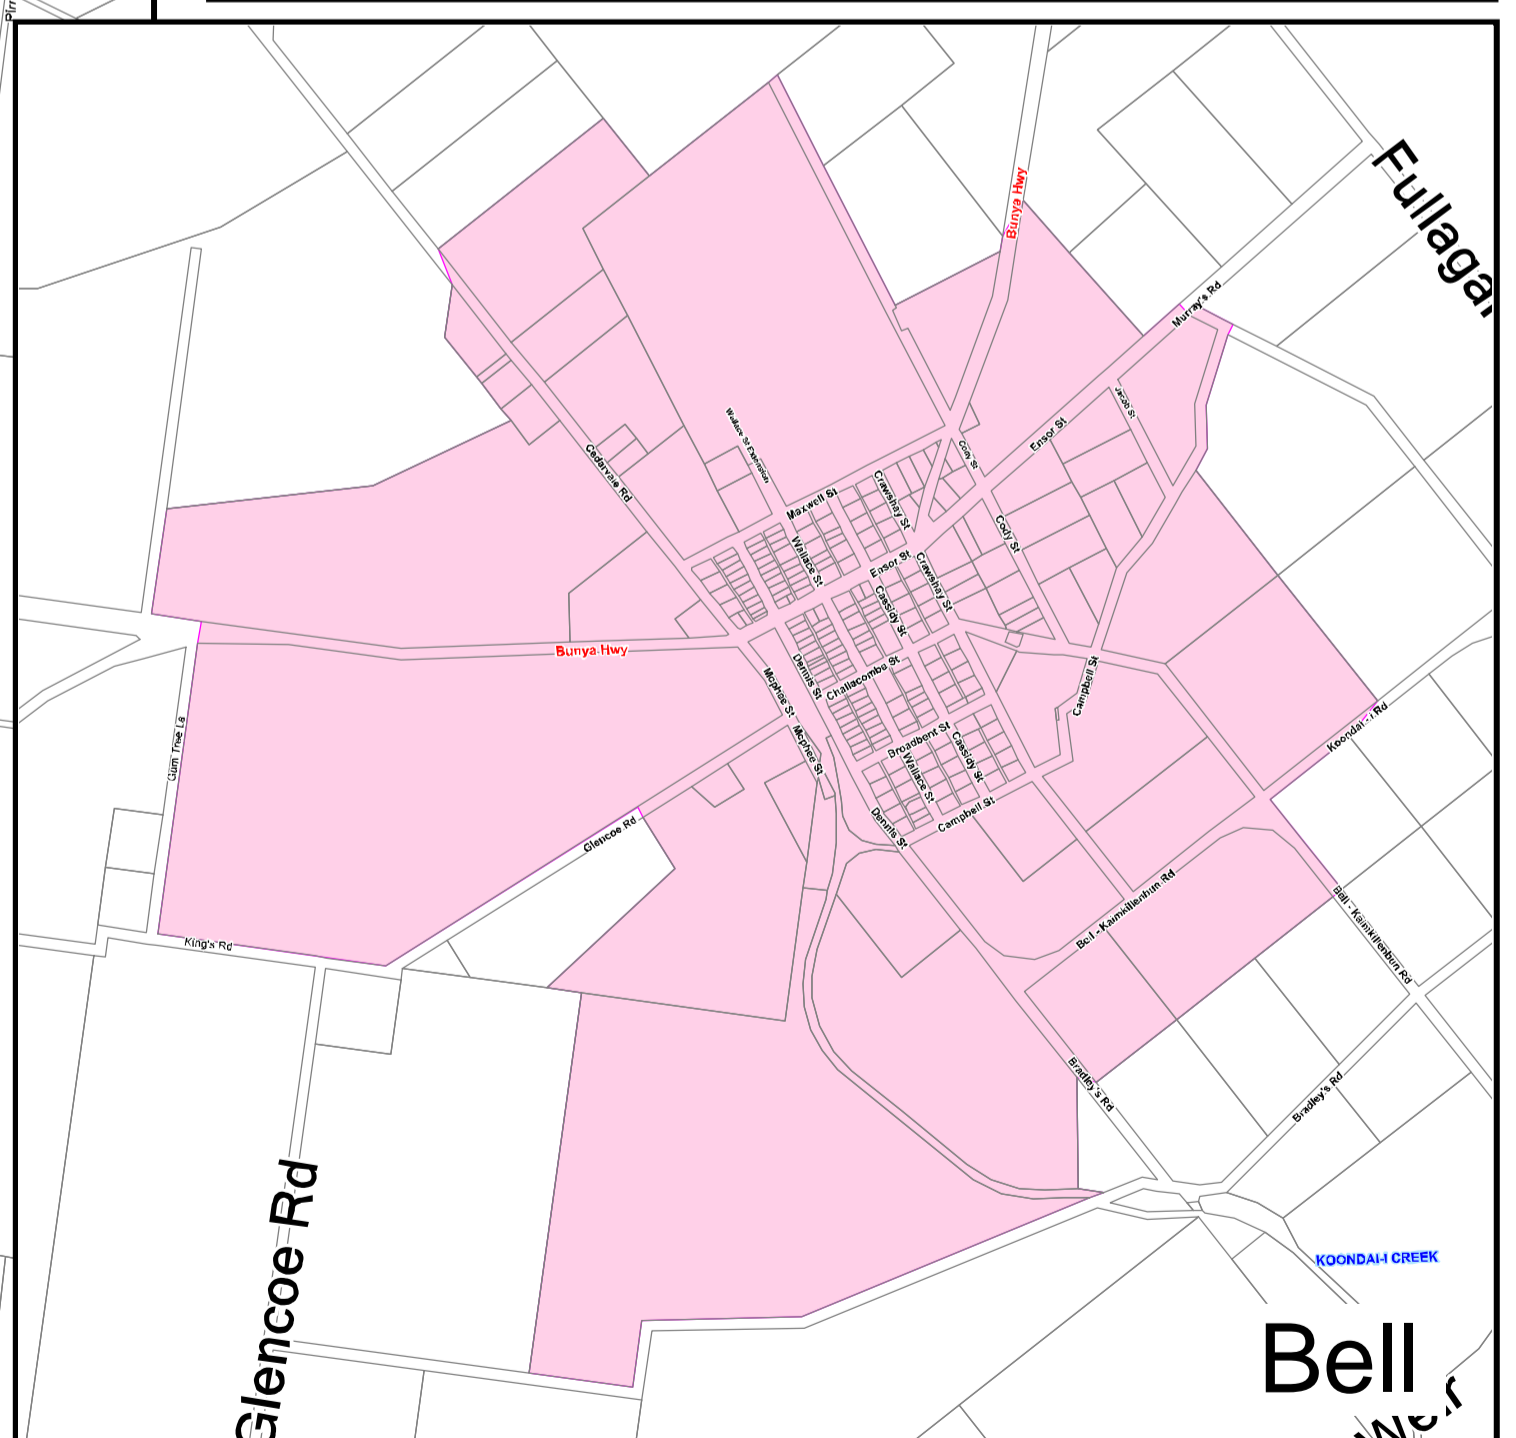

Jandowae

Kaimkillenbun

Colkerri

Macalister

Dalby - Jandowae Rd

Bell

- Waste Collection Days**
- Monday
 - Tuesday
 - Wednesday
 - Thursday
 - Friday

Western Downs Regional Council
 (C) The State of Queensland
 Department of Natural Resources and Mines (DNRM) [2016]

Waste Collection Days Dalby Rural Towns