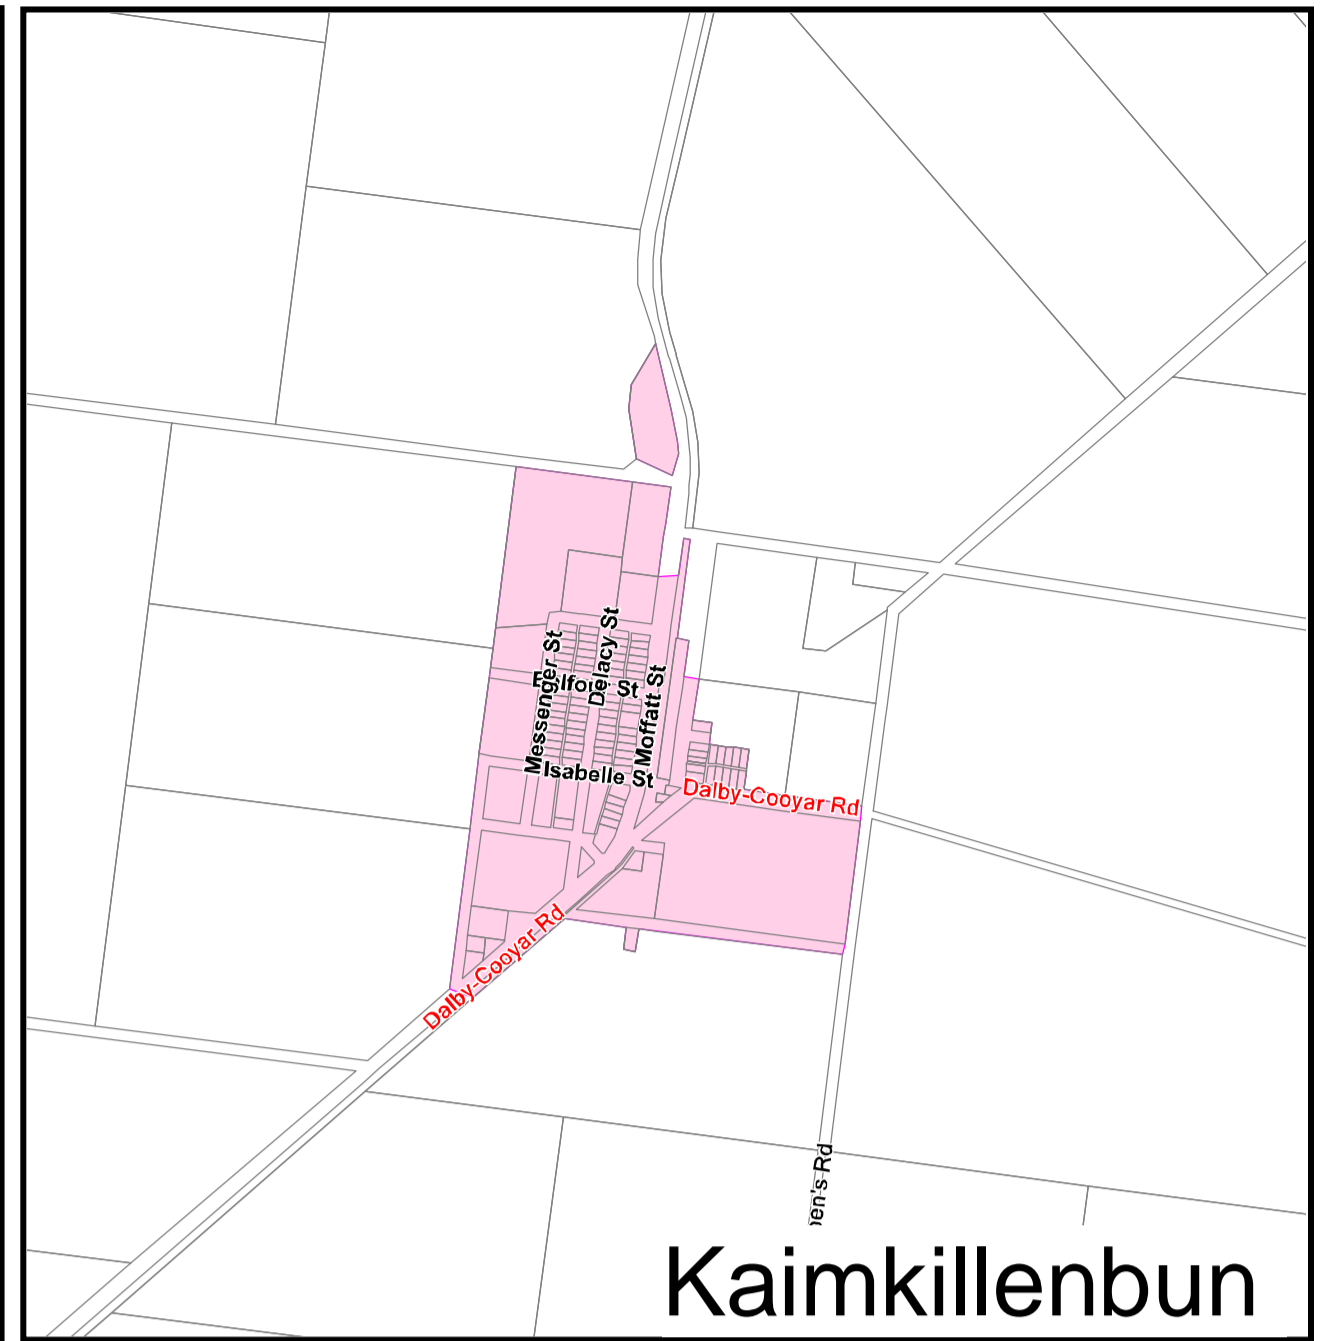

Jandowae

Kaimkillenbun

Colkerri

Macalister

Dalby - Jandowae Rd

Bell

- Waste Collection Days**
- Monday
 - Tuesday
 - Wednesday
 - Thursday
 - Friday

Western Downs Regional Council
 (C) The State of Queensland
 Department of Natural Resources and Mines (DNRM) [2016]

Waste Collection Days Dalby Rural Towns