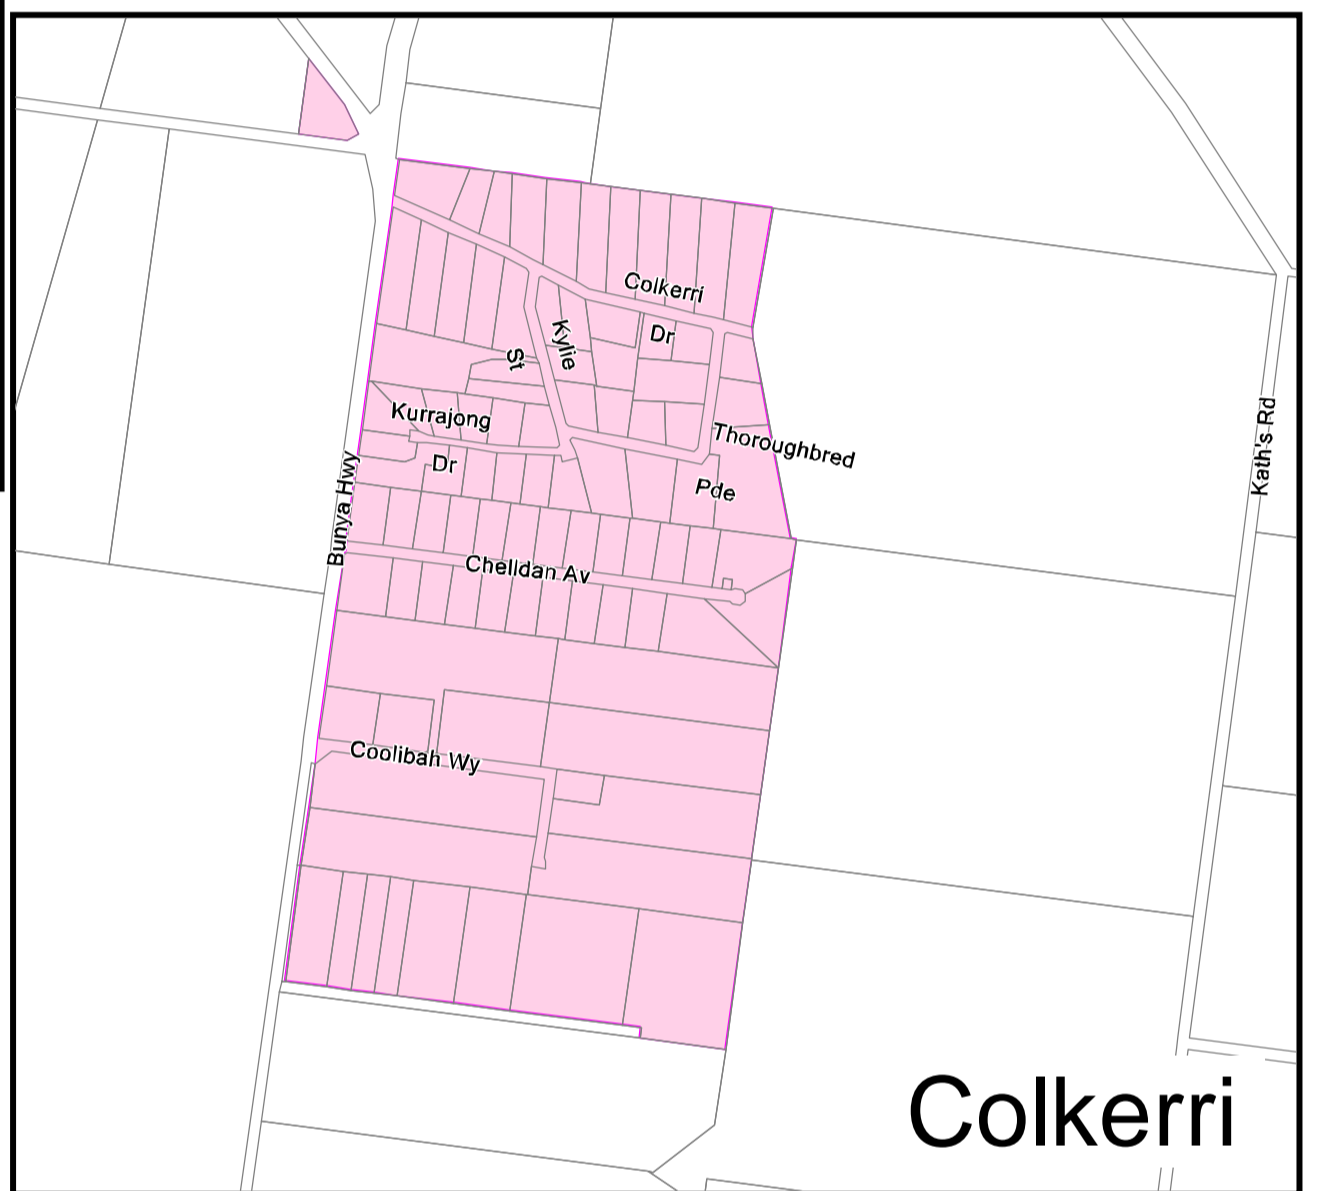

Jandowae

Kaimkillenbun

Colkerri

Macalister

Dalby - Jandowae Rd

Bell

- Waste Collection Days**
- Monday
 - Tuesday
 - Wednesday
 - Thursday
 - Friday

Western Downs Regional Council
 (C) The State of Queensland
 Department of Natural Resources and Mines (DNRM) [2016]

Waste Collection Days Dalby Rural Towns