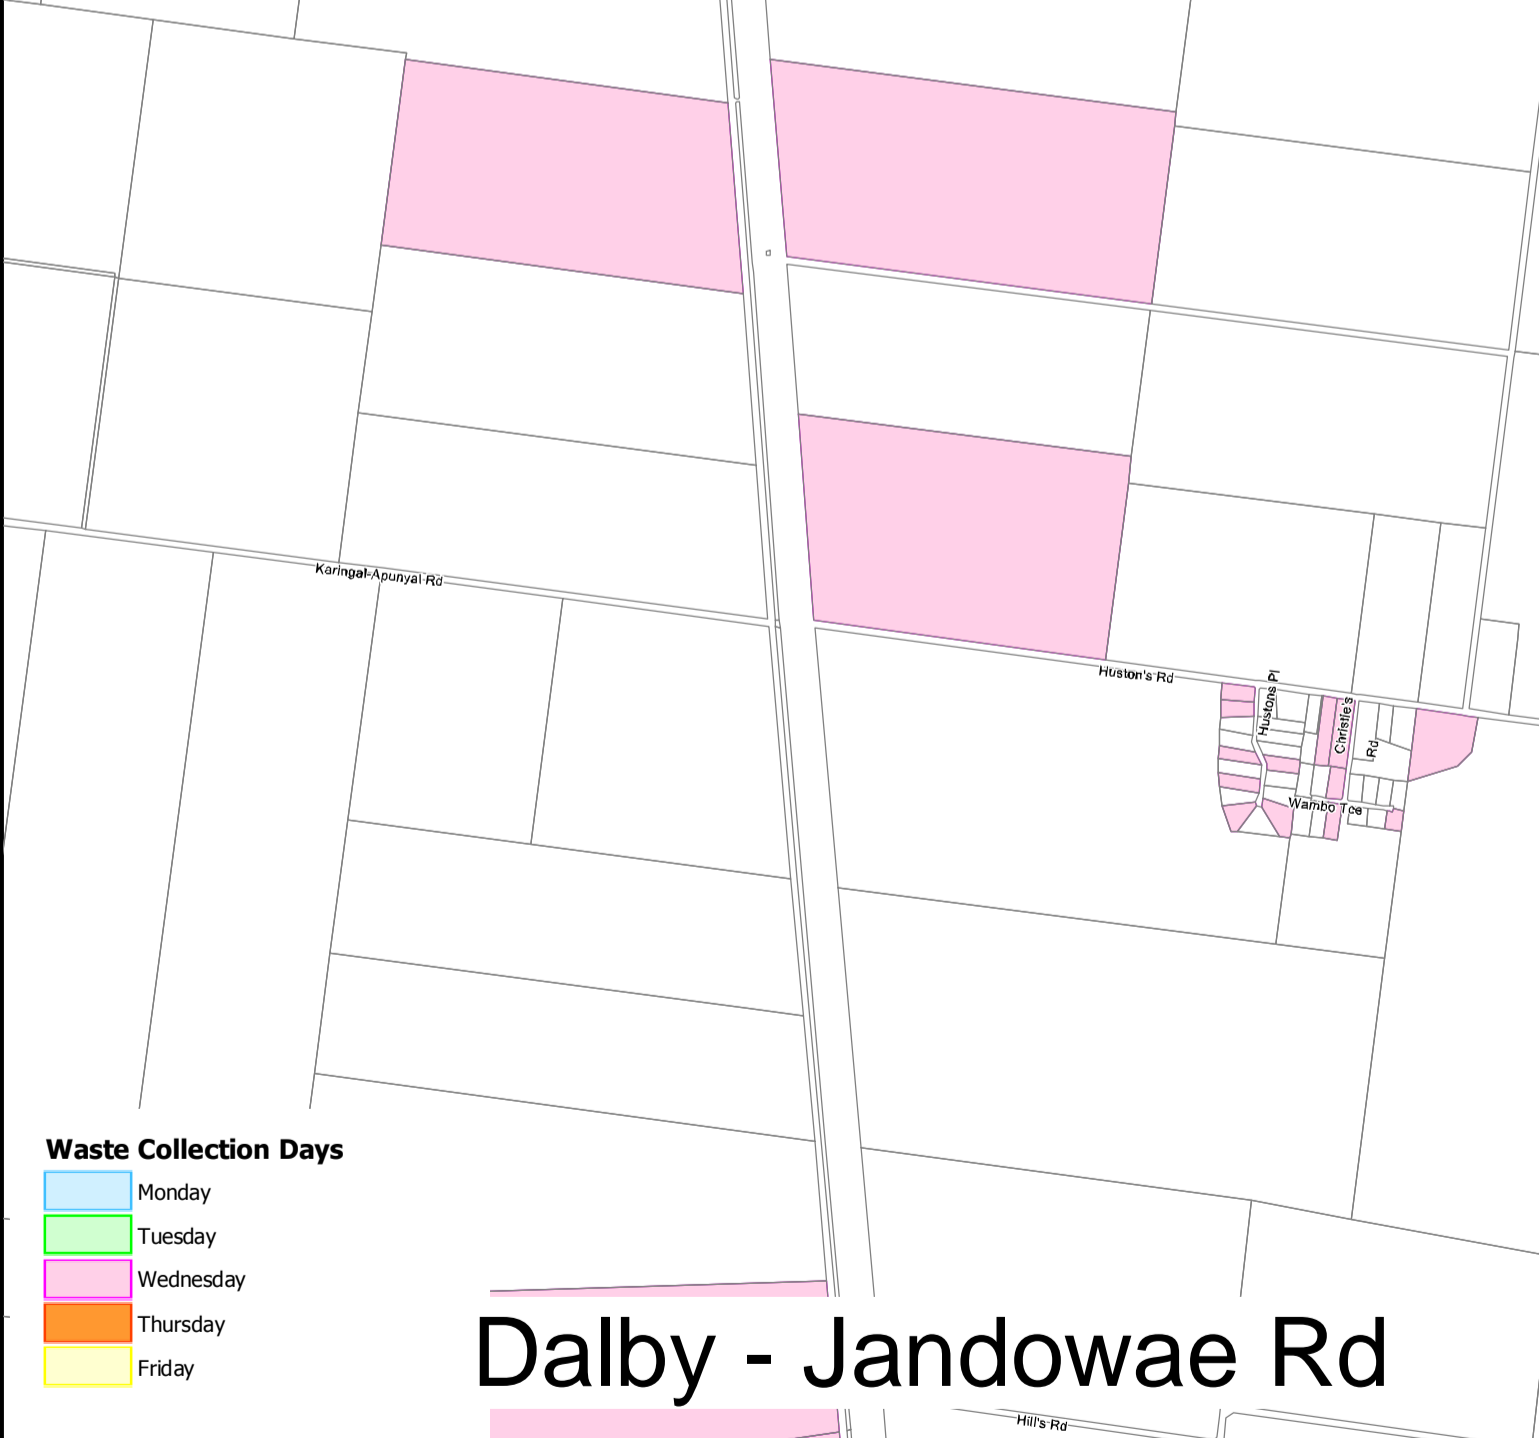

Jandowae

Kaimkillenbun

Colkerri

Macalister

Dalby - Jandowae Rd

Bell

- Waste Collection Days**
- Monday
 - Tuesday
 - Wednesday
 - Thursday
 - Friday

Western Downs Regional Council
 (C) The State of Queensland
 Department of Natural Resources and Mines (DNRM) [2016]

Waste Collection Days Dalby Rural Towns