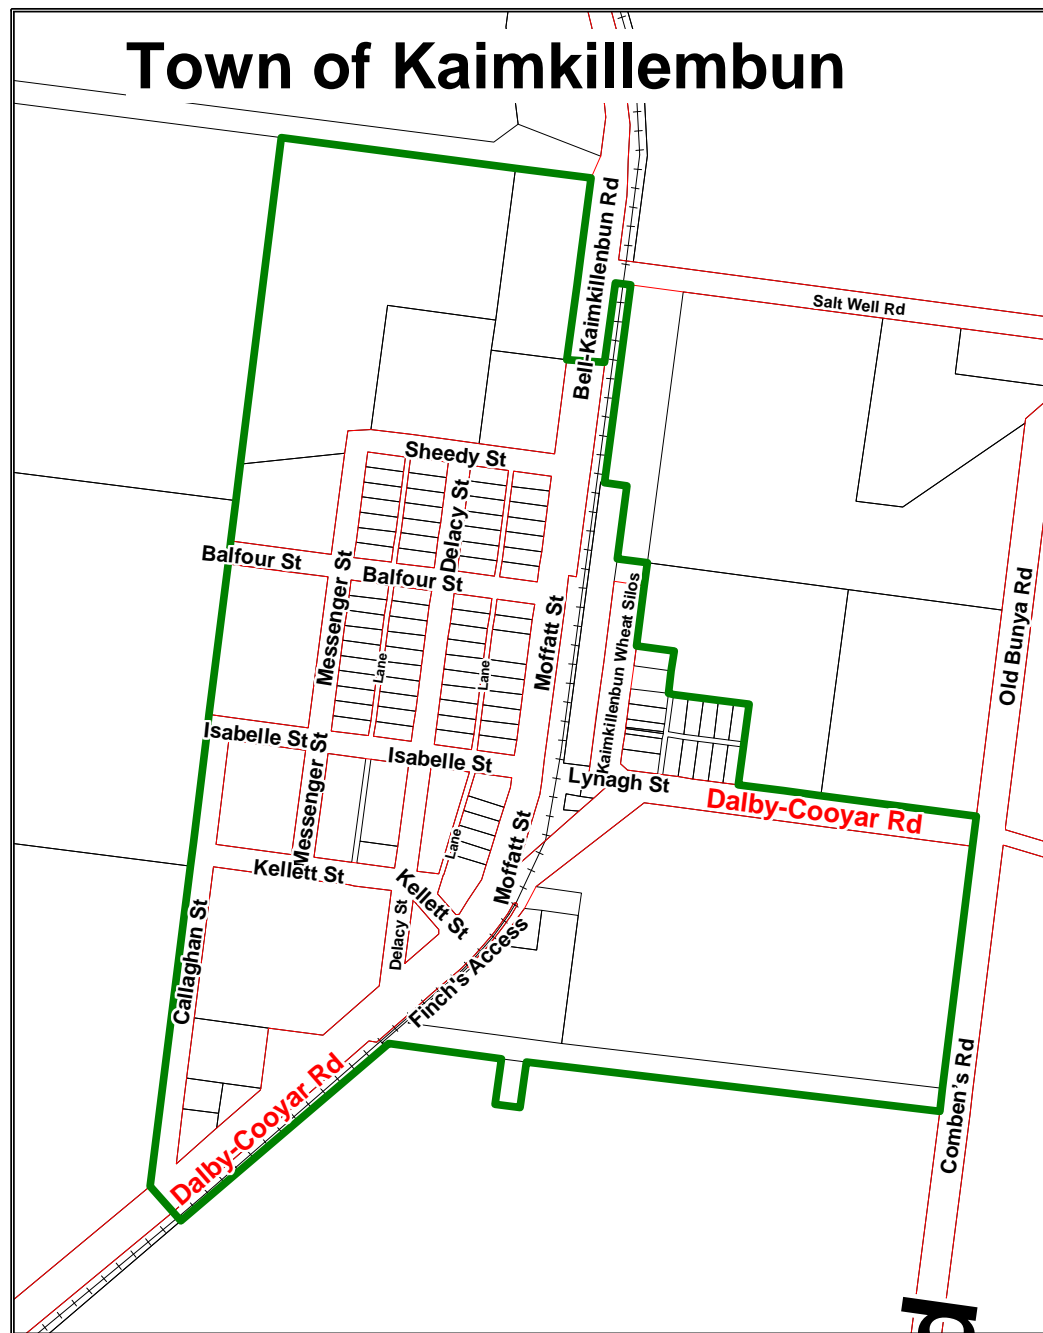

Town of Kaimkillembun