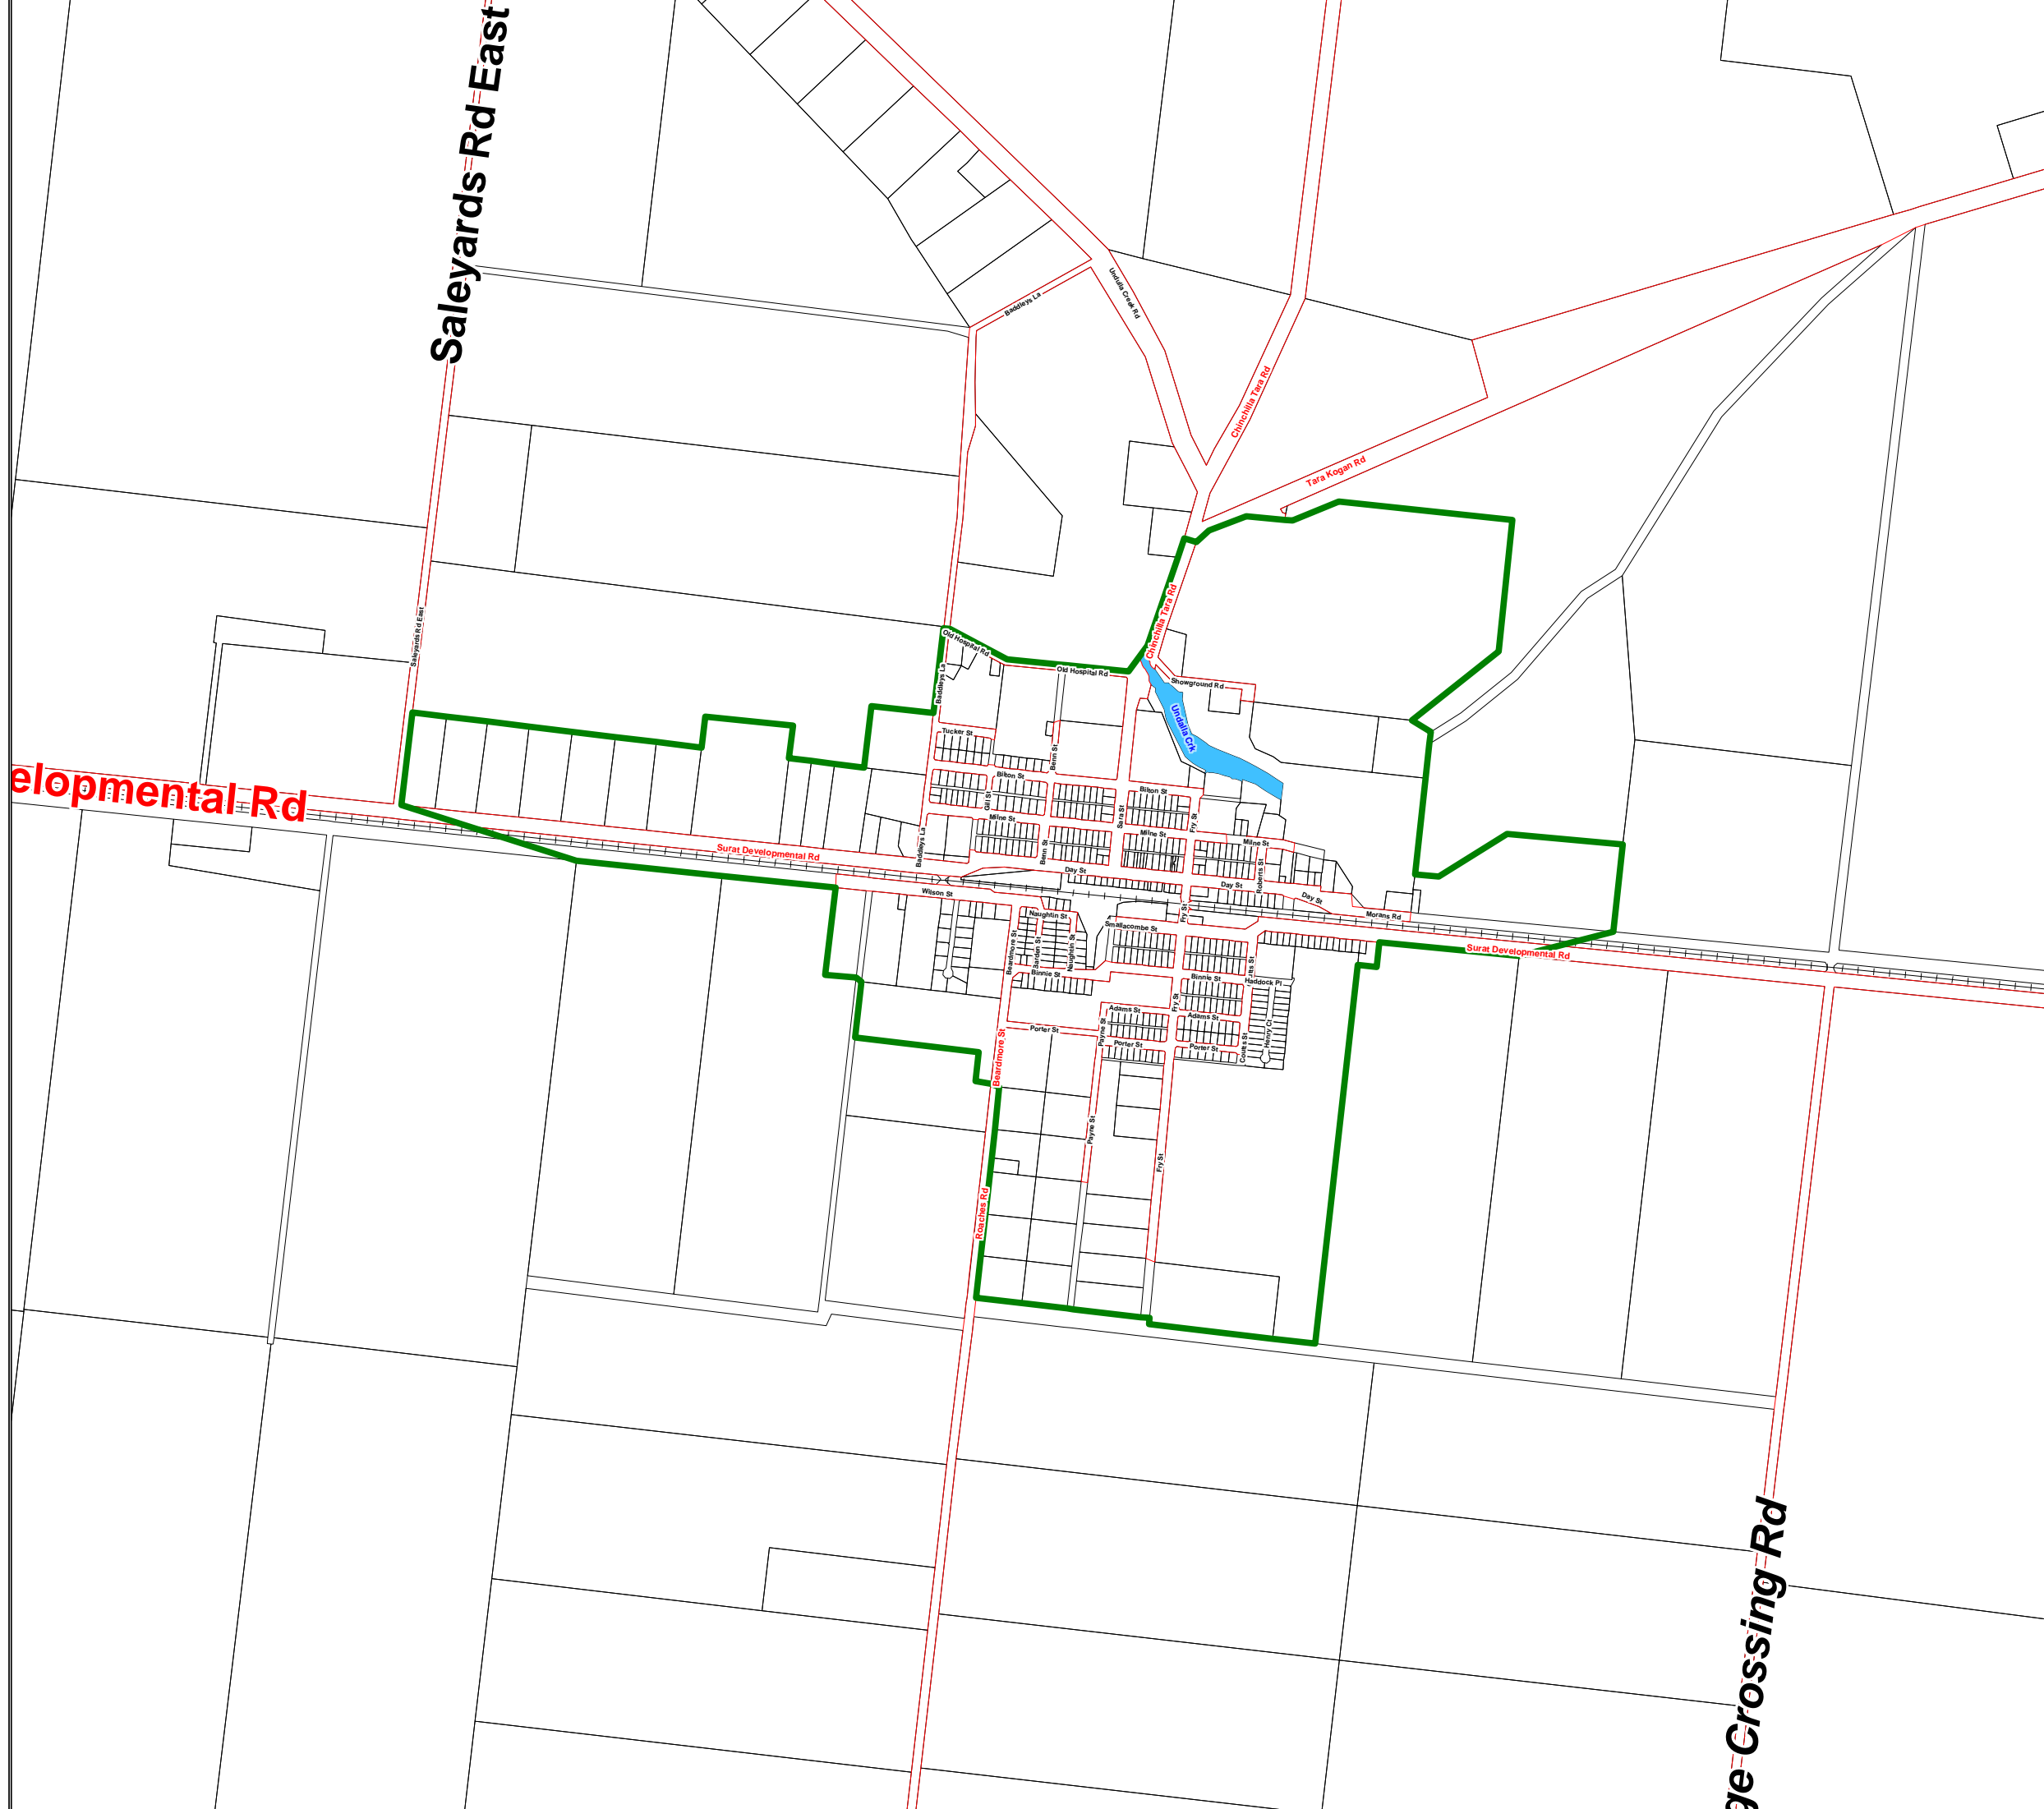

Tara

Legend

- Collection Area
- Cadastral Boundries
- Watercourses
- Railway

Western Downs Regional Council
Copyright © The State of Queensland
Department of Natural Resources and Water [2007]