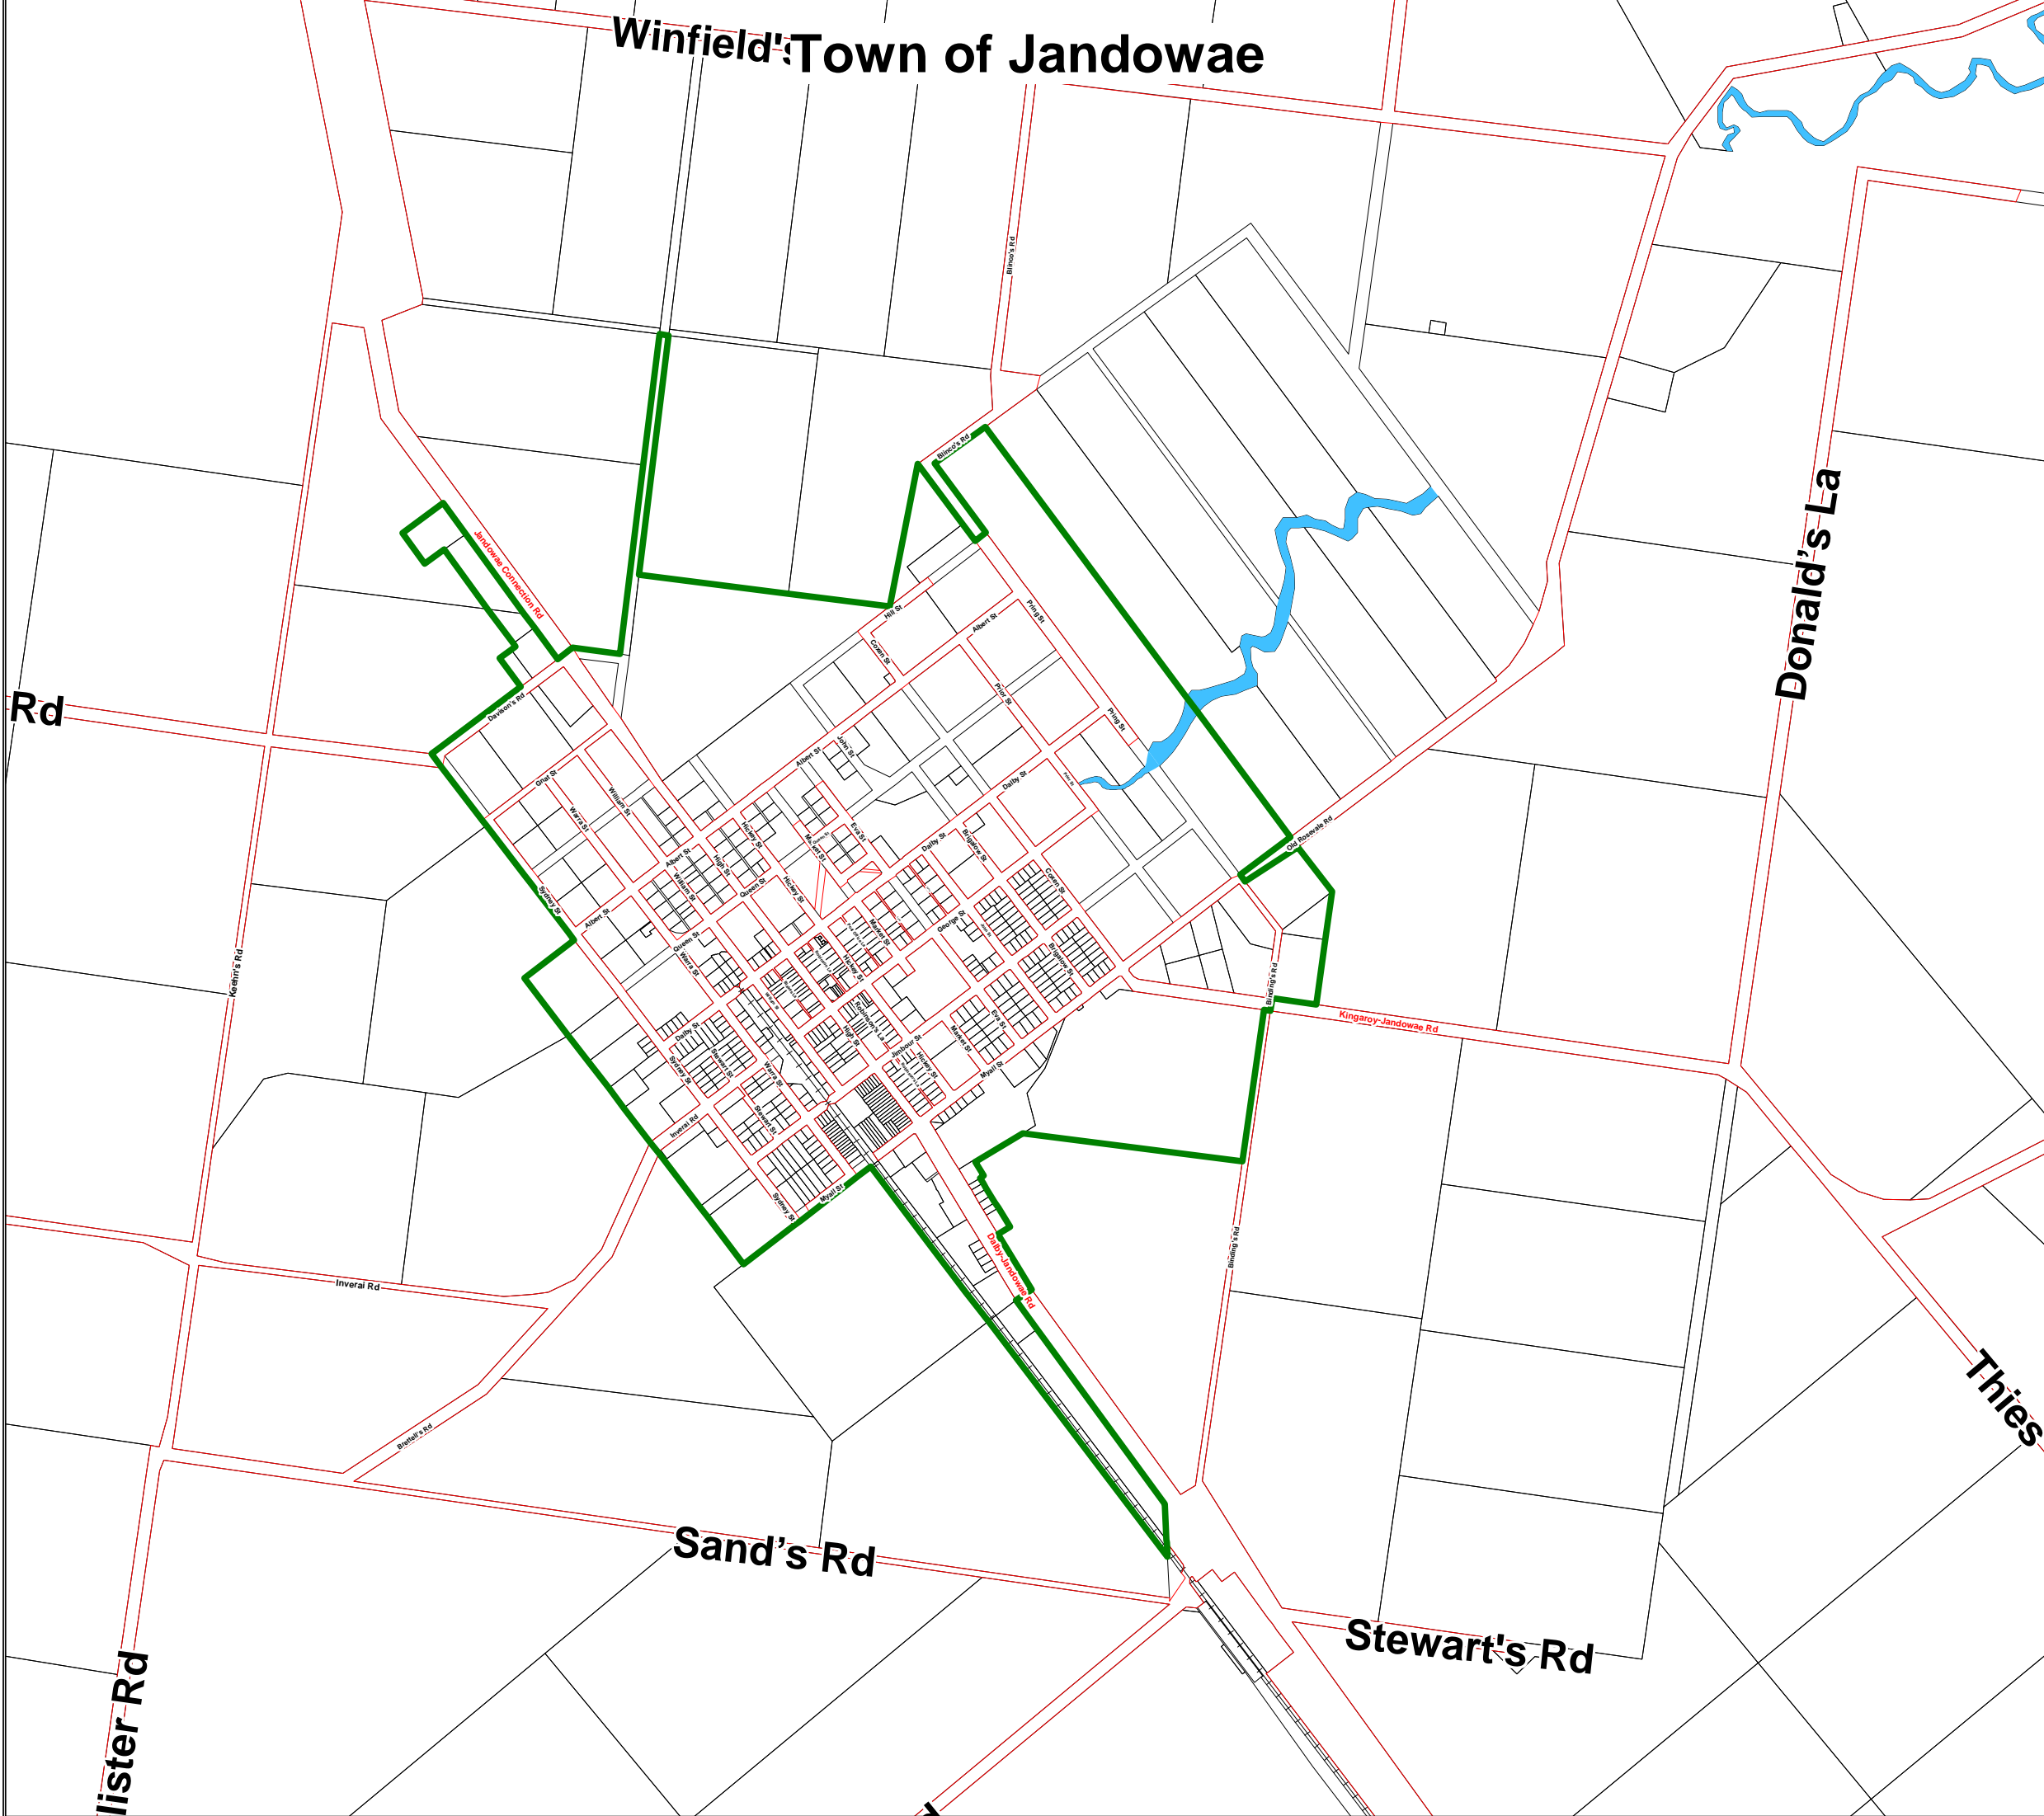

Winfield's Town of Jandowae

Jandowae

1. **Legend**
2. Collection Area
   - Cadastral Boundries
   - Watercourses
   - Railway

Western Downs Regional Council
Copyright © The State of Queensland
Department of Natural Resources and Water [2007]