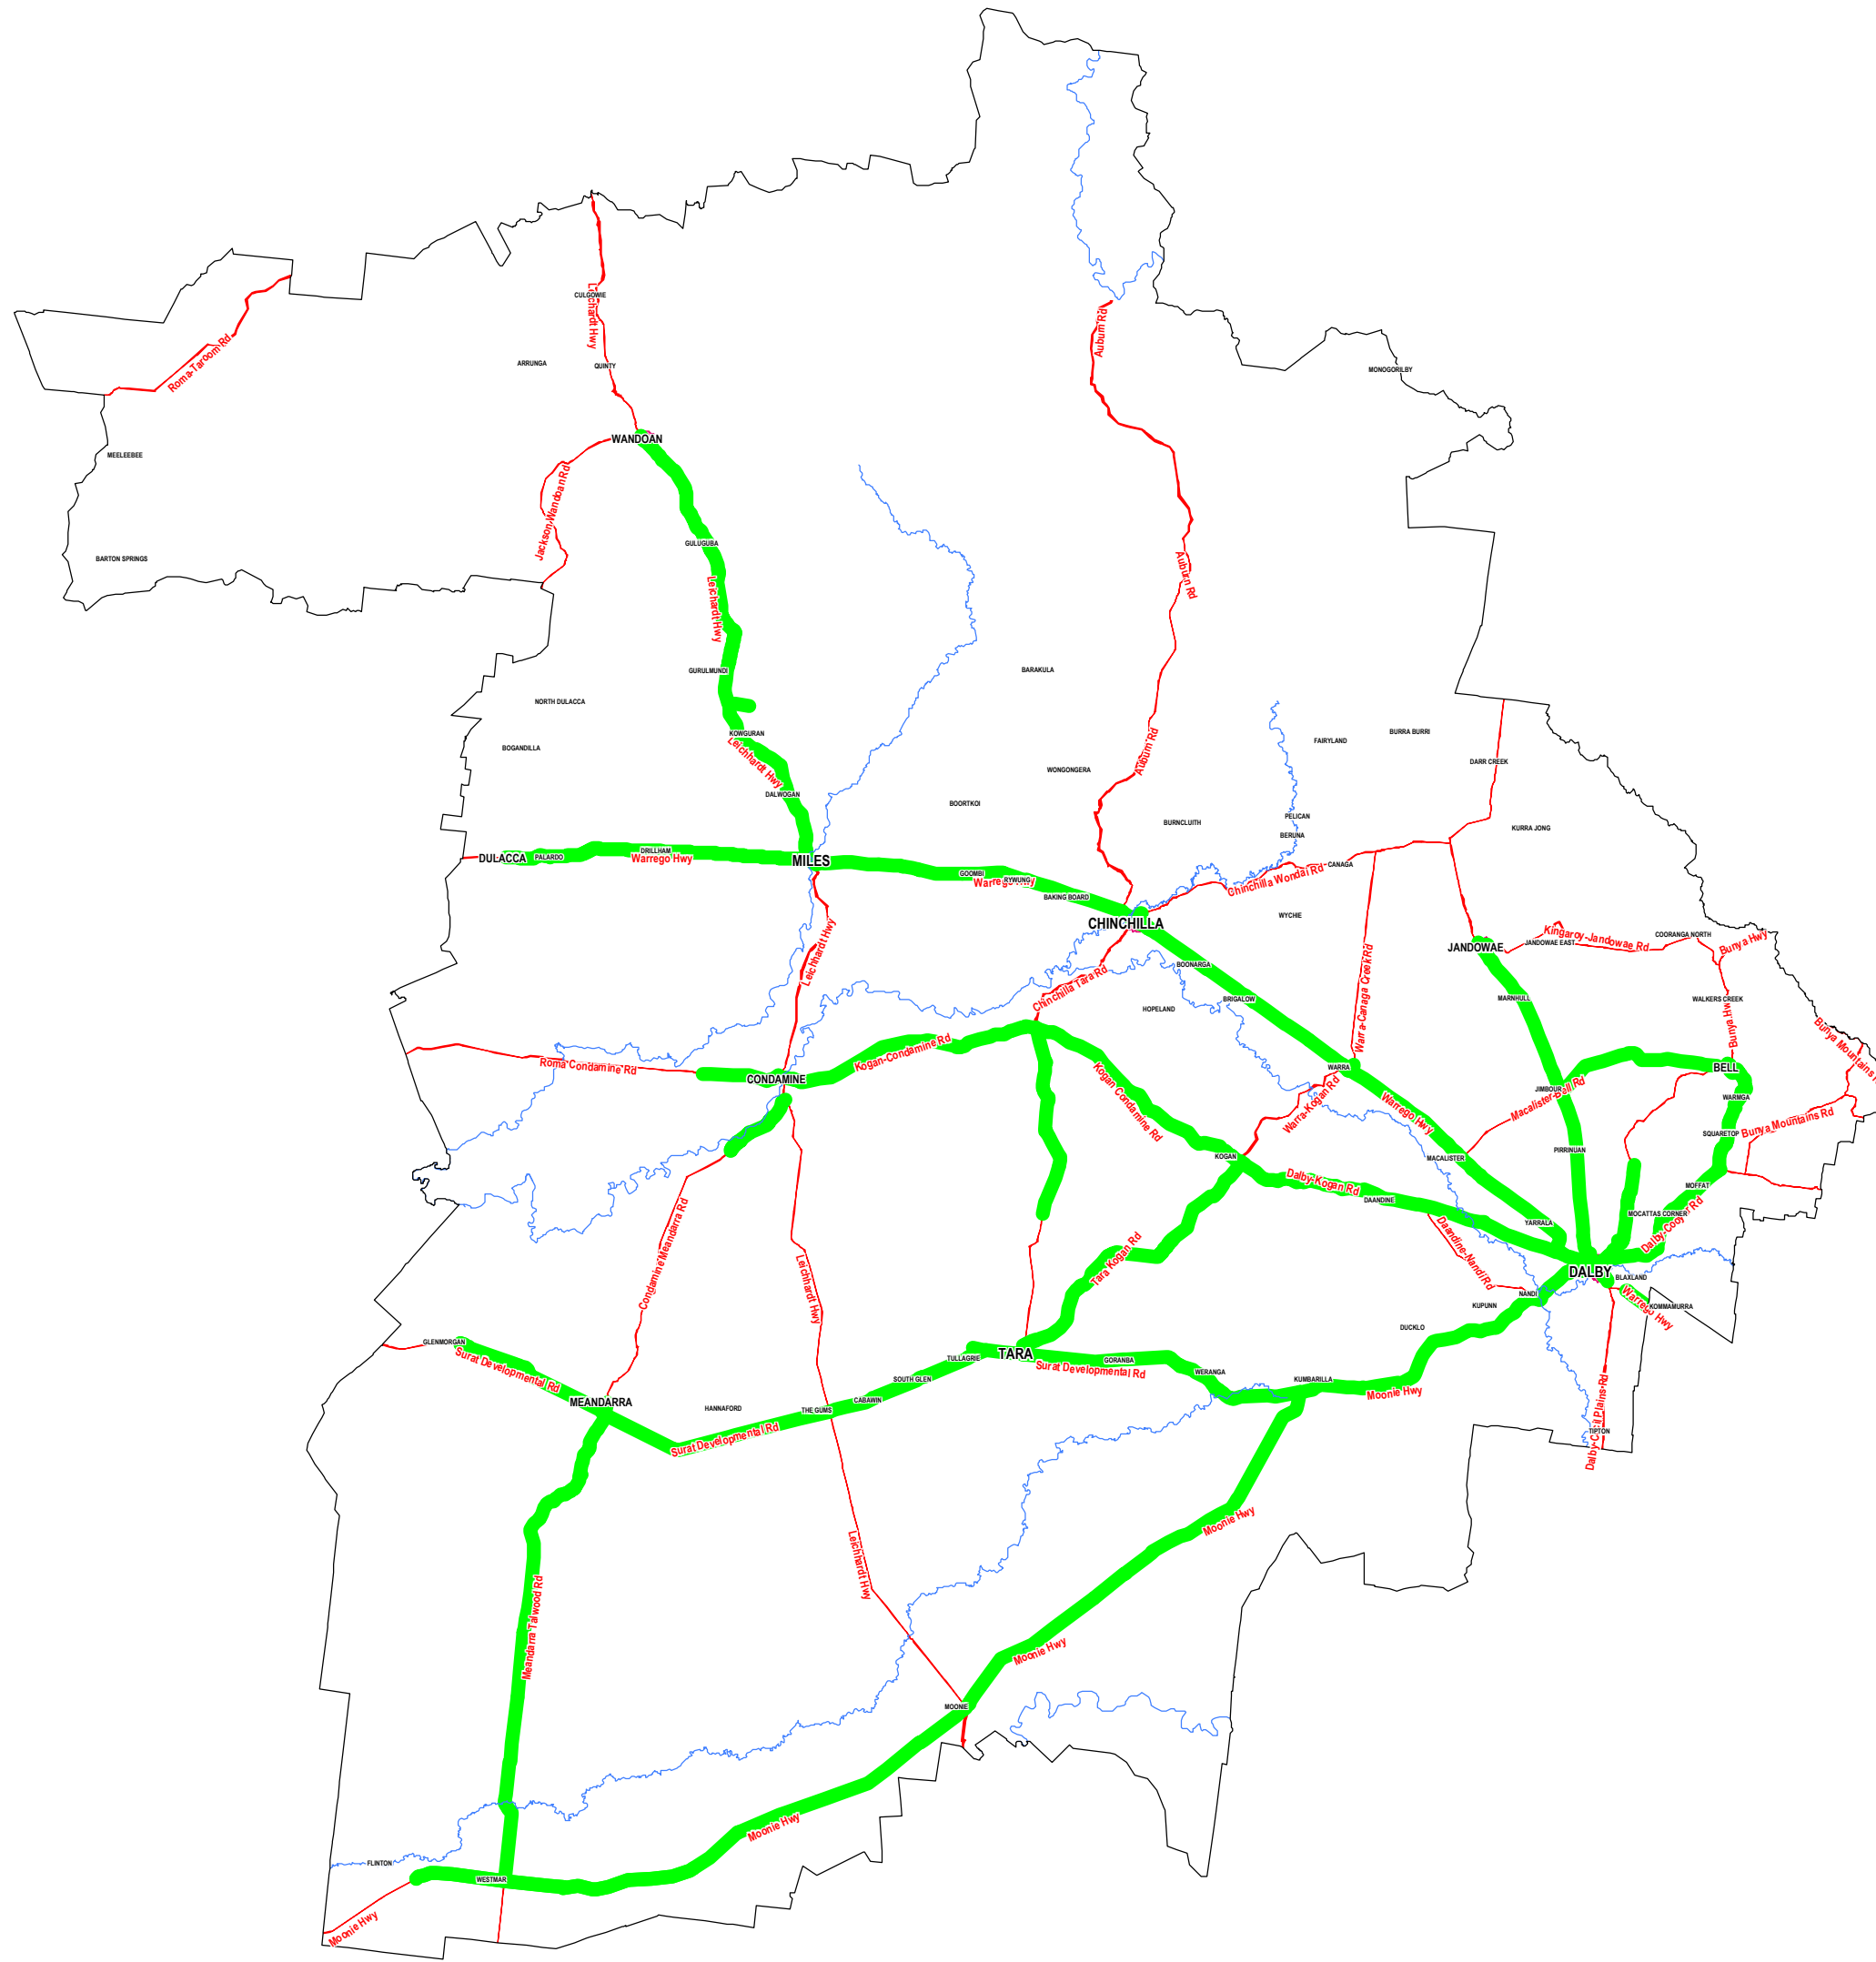

Bin Collection Routes Western Downs Region

Legend

- Region Boundary
- Major Waterways
- Collection Routes
- Major Roads

Western Downs Regional Council
Copyright © The State of Queensland
Department of Natural Resources and Water [2007]