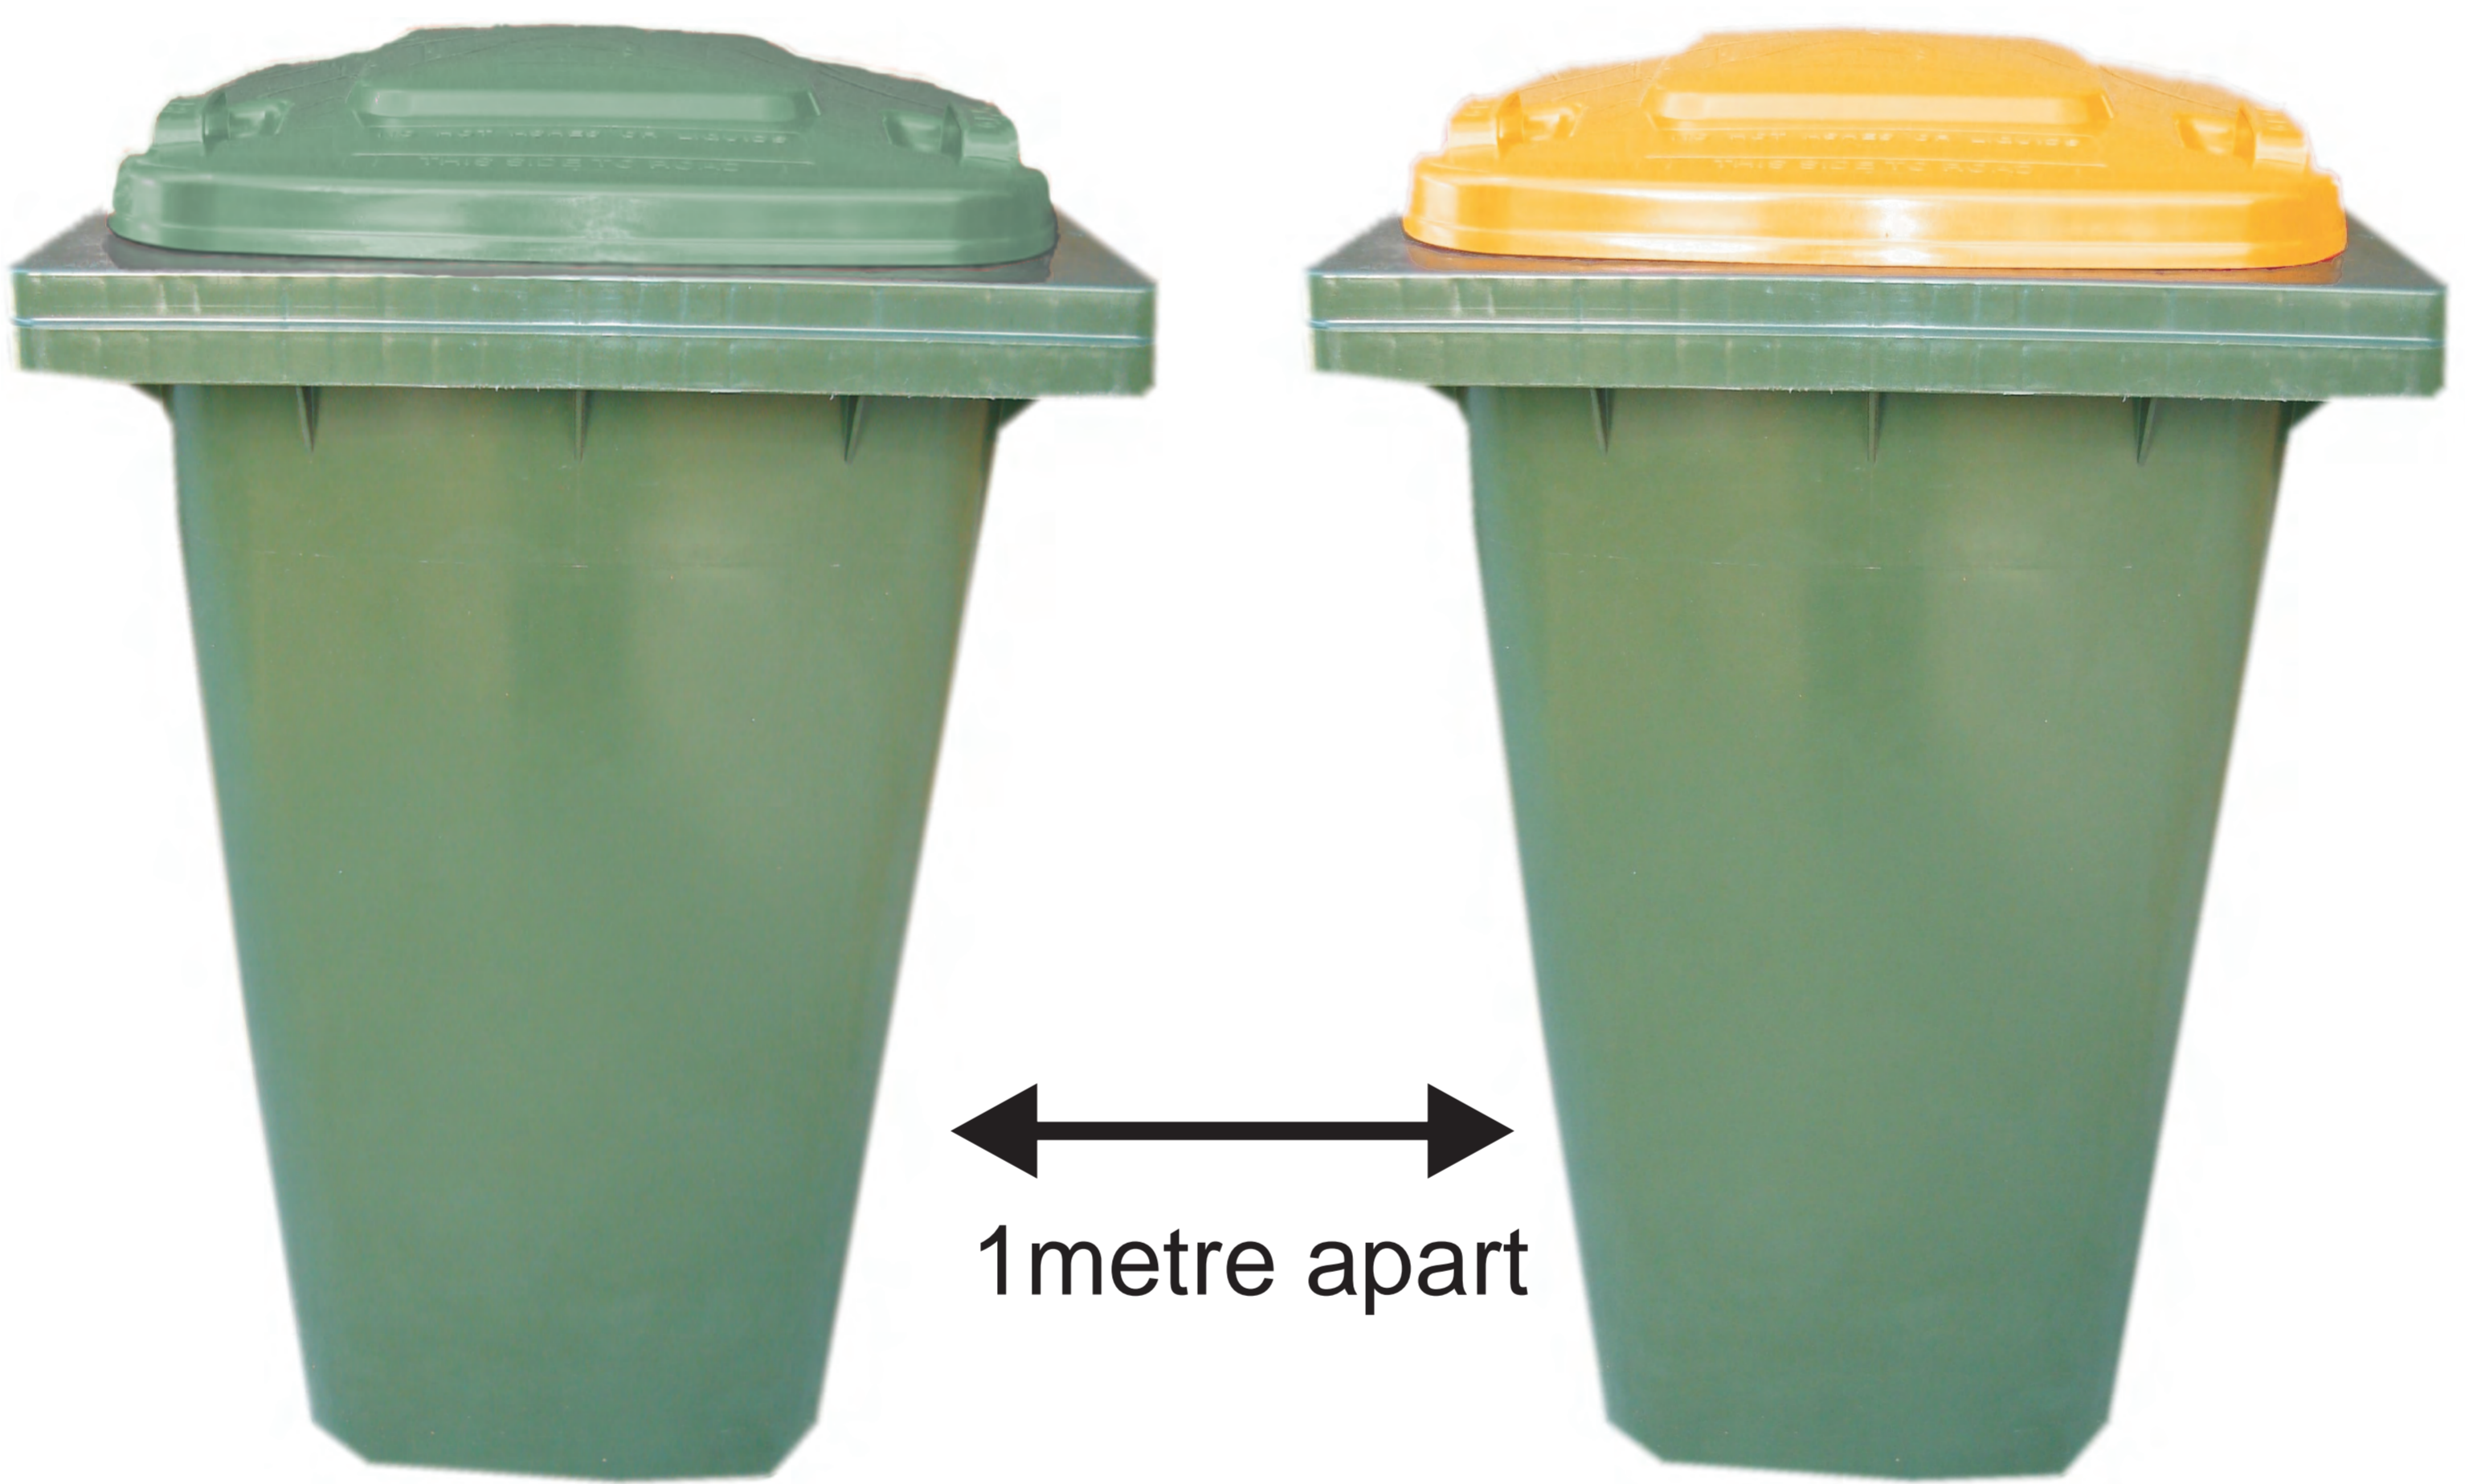

GARBAGE & RECYCLING SERVICE

Bins should:

- ✓ *Be a maximum of 1metre from the kerb*
- ✓ *Have handles facing your property and the opening facing the street*
- ✓ *Be out before 6am on day of collection*
- ✓ *Not be overfull - lids must close fully*
- ✓ *Not be overweight - must be less than 40kg*
- ✓ *Be placed clear of cars, trees and all other obstacles*