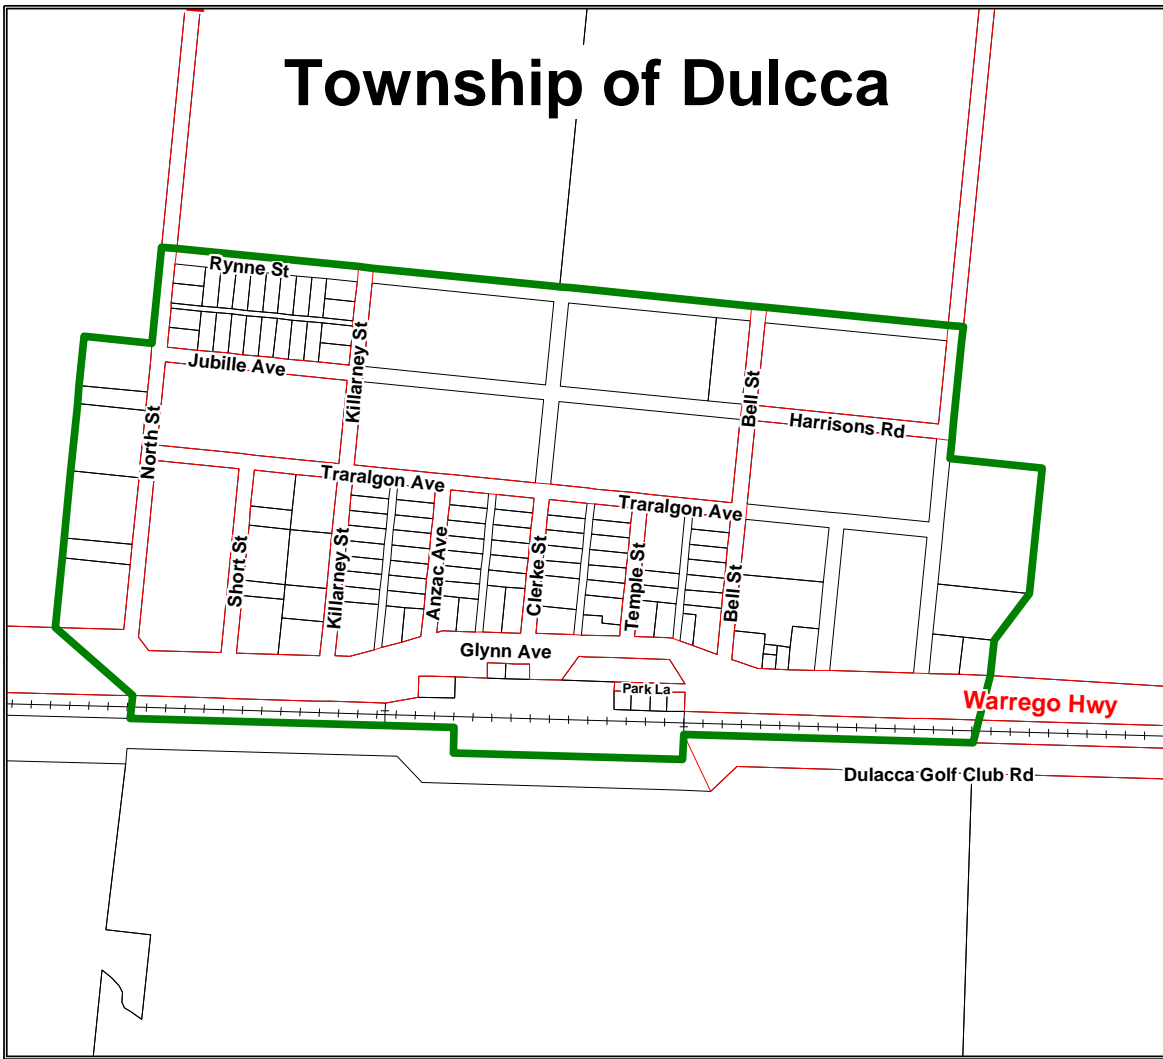

Township of Dulcra