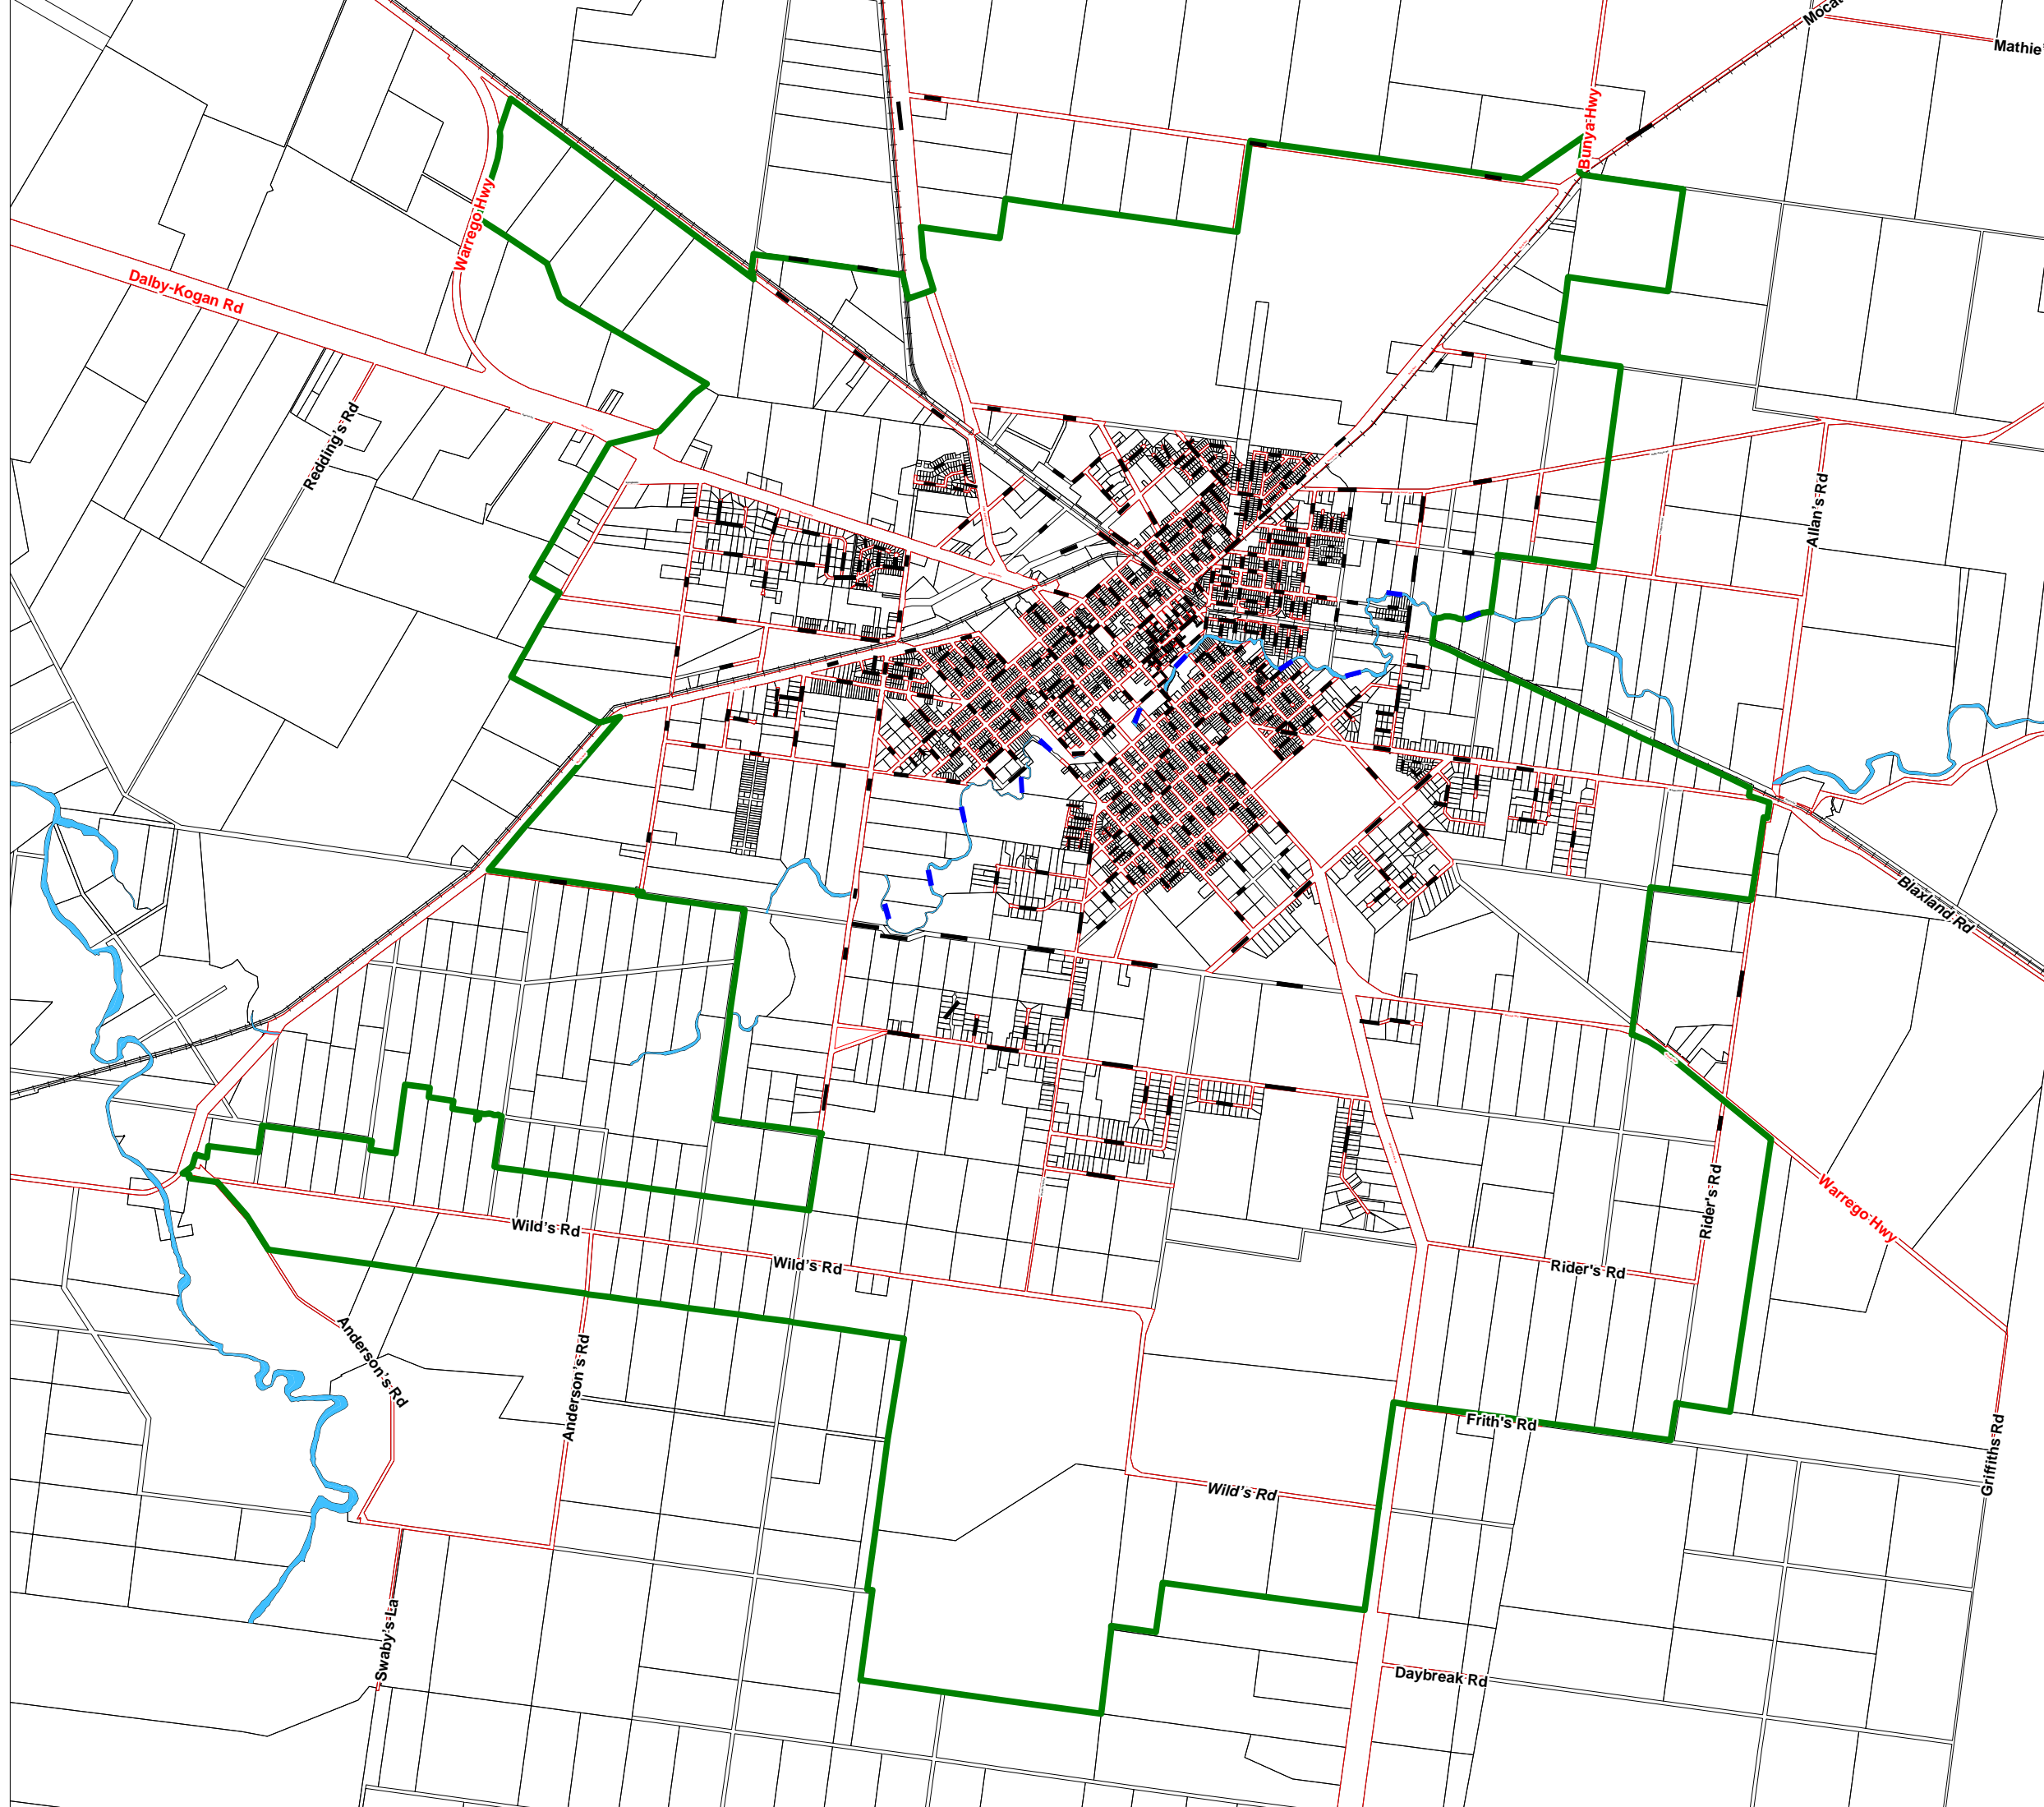

Dalby

Legend

-  Collection Area
-  Cadastral Boundaries
-  Watercourses
-  Railway

Western Downs Regional Council
Copyright © The State of Queensland
Department of Natural Resources and Water [2007]

Based on or contains data provided by the State of Queensland (Department of Natural Resources and Water) [2007]. In consideration of the State permitting use of this data you acknowledge and agree that the State also gives no warranty in relation to the data (including accuracy, reliability, completeness, currency or suitability) and accepts no liability (including without limitation, liability in negligence) for any loss, damage or costs (including consequential damage) relating to the use of the data. Data must not be used for direct marketing or be used in breach of the privacy laws.