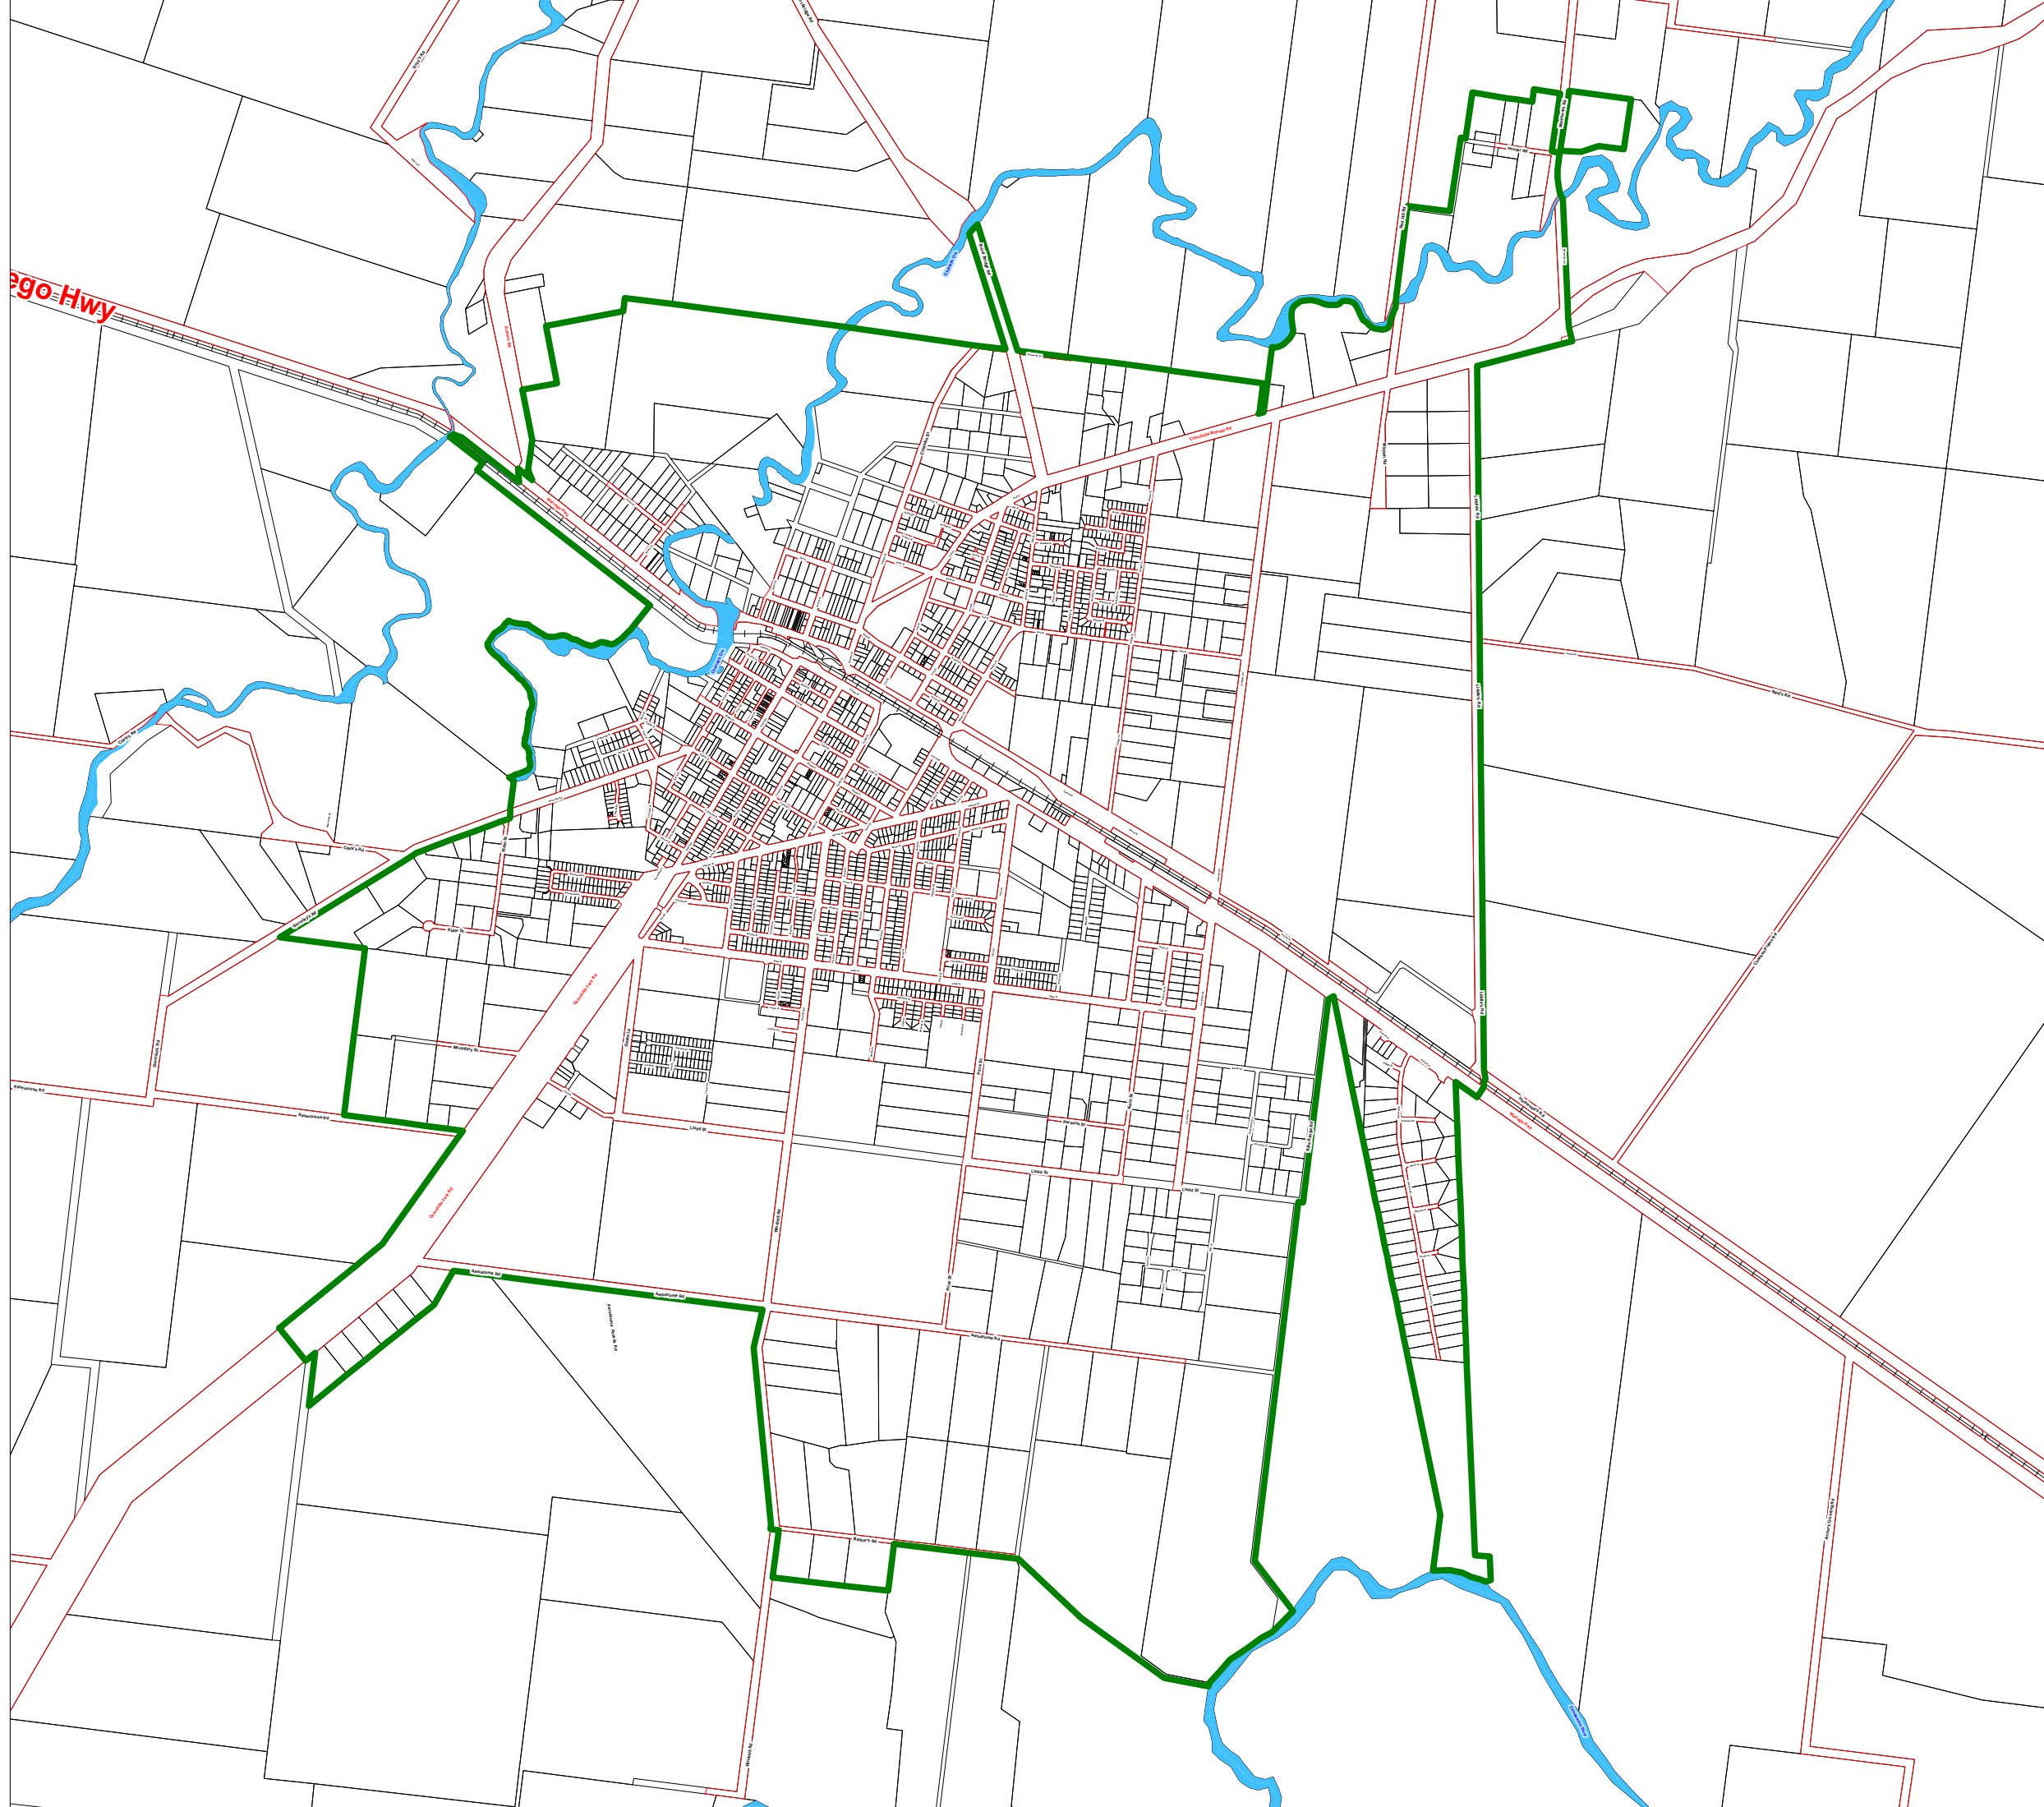

Chinchilla

Legend

-  Collection Area
-  Cadastral Boundries
-  Watercourses
-  Railway

Western Downs Regional Council
 Copyright © The State of Queensland
 Department of Natural Resources and Water [2007]

Based on or contains data provided by the State of Queensland (Department of Natural Resources and Water) [2007]. In consideration of the State permitting use of this data you acknowledge and agree that the State also gives no warranty in relation to the data (including accuracy, reliability, completeness, currency or suitability) and accepts no liability (including without limitation, liability in negligence) for any loss, damage or costs (including consequential damage) relating to the use of the data. Data must not be used for direct marketing or be used in breach of the privacy laws.