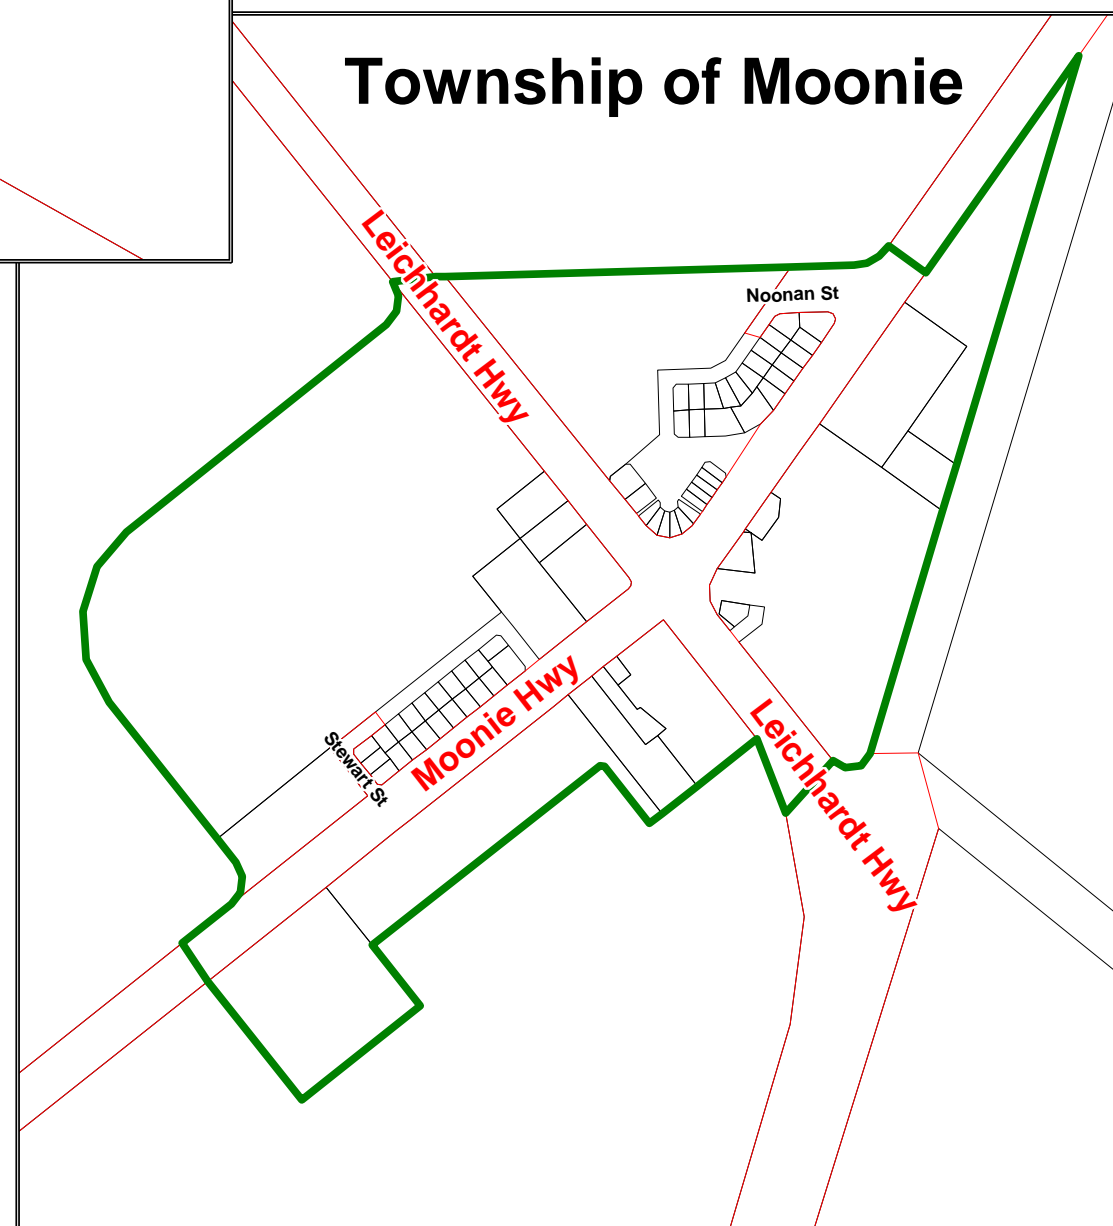

Township of Moonie