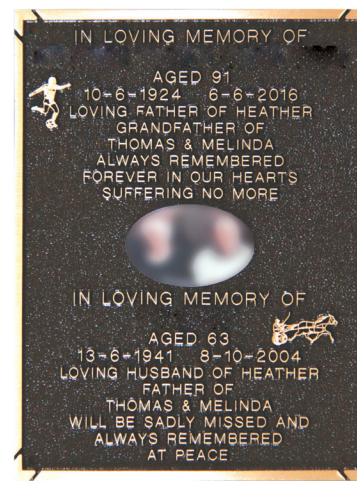

Below are examples of existing plaques and their proofs for the Myall Remembrance Park and Jandowae Cemetery to assist with the plaque process.

Proofs

Niche single inscription

Completed

Niche single inscription

Niche double with detachable plate

Niche double with detachable plate

Niche double with photo

Niche double with photo

Niche double inscribed

Niche double inscribed

Niche double inscribed with photo

Niche double inscribed with photo

Niche Columbarium Wall vase

Niche Columbarium Wall vase

Grave single inscription

Grave single inscription

Grave double inscription

Grave double inscription

Grave book border, double inscription with detachable plate